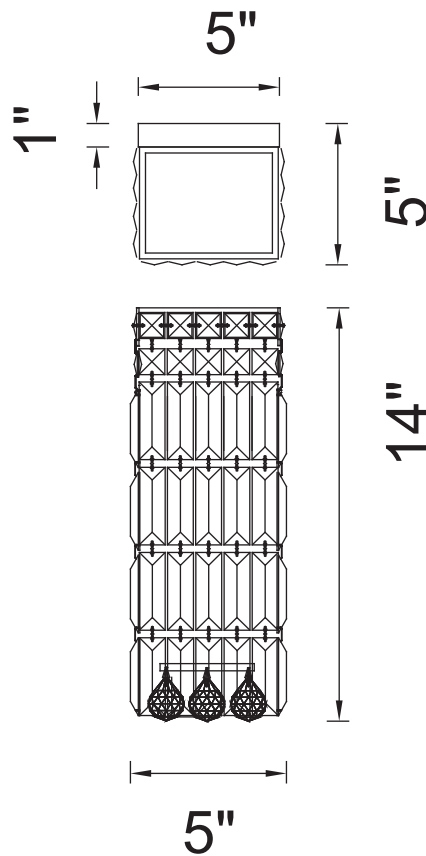

PROJECT: \_\_\_\_\_

FIXTURE TYPE: \_\_\_\_\_

LOCATION: \_\_\_\_\_

CONTACT/PHONE: \_\_\_\_\_

Item	8007W5C
Collection	COLOSSEUM
Finish	Chrome
Glass	-----
Crystal	Clear
Input	120V AC,60HZ,AC

Shade	-----
Length/Dia.	5"
Width/Ext.	5"
Height	14"
Maximum	-----
Lumens	-----

Light Source	E12
Bulb Info.	2×60W
Included	-----
Dimmable	Yes
Color	-----
Weight	