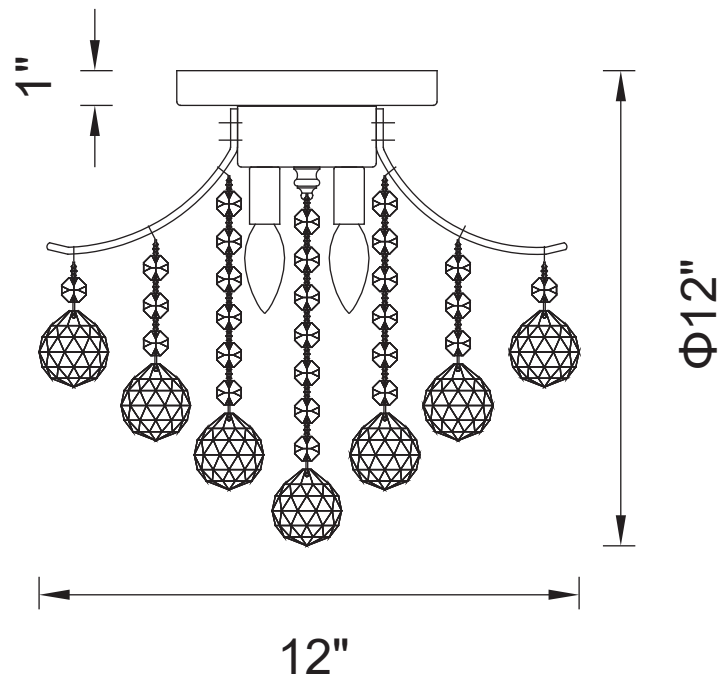

PROJECT: _____

FIXTURE TYPE: _____

LOCATION: _____

CONTACT/PHONE: _____

Item	8012C12C
Collection	PRINCESS
Finish	Chrome
Glass	-----
Crystal	Clear
Input	120V AC,60HZ,AC

Shade	-----
Length/Dia.	12"
Width/Ext.	-----
Height	12"
Maximum	-----
Lumens	-----

Light Source	E12
Bulb Info.	3×60W
Included	-----
Dimmable	Yes
Color	-----
Weight	