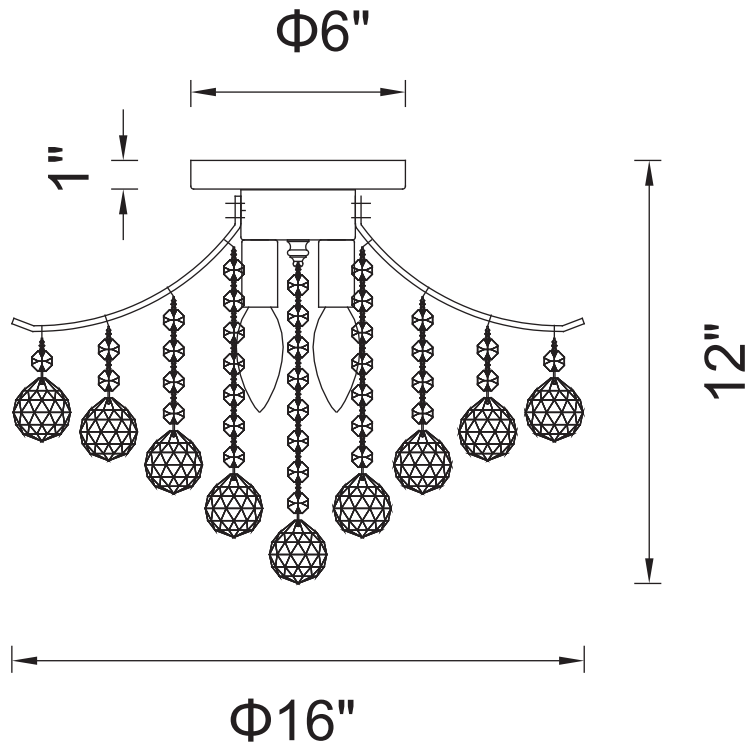

PROJECT: _____

FIXTURE TYPE: _____

LOCATION: _____

CONTACT/PHONE: _____

Item	8012C16C
Collection	PRINCESS
Finish	Chrome
Glass	-----
Crystal	Clear
Input	120V AC,60HZ,AC

Shade	-----
Length/Dia.	16"
Width/Ext.	-----
Height	12"
Maximum	-----
Lumens	-----

Light Source	E12
Bulb Info.	4×60W
Included	-----
Dimmable	Yes
Color	-----
Weight	