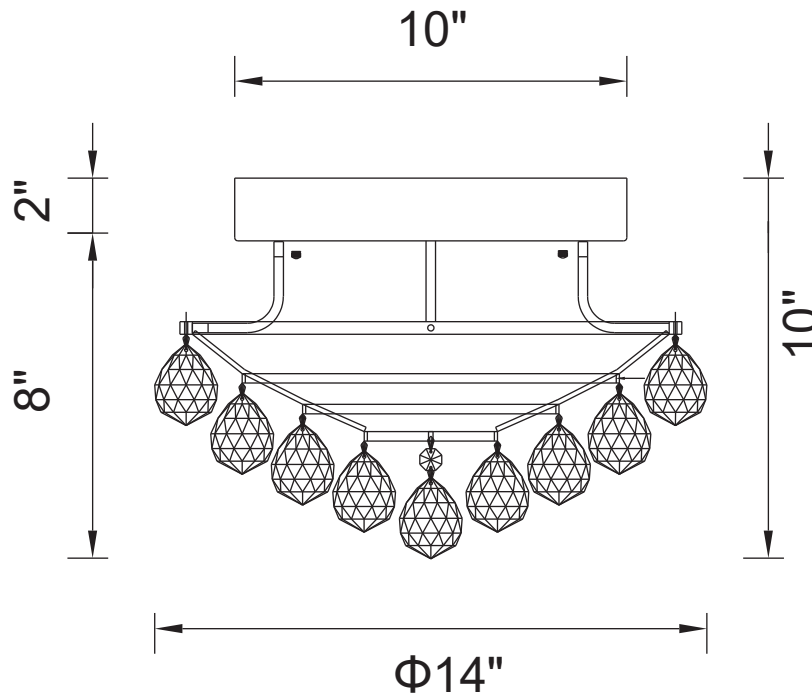

PROJECT: _____
 FIXTURE TYPE: _____
 LOCATION: _____
 CONTACT/PHONE: _____

Item	8038C14C-R
Collection	QUEEN
Finish	Chrome
Glass	-----
Crystal	Clear
Input	120V AC,60HZ,AC

Shade	-----
Length/Dia.	14"
Width/Ext.	-----
Height	10"
Maximum	-----
Lumens	-----

Light Source	E12
Bulb Info.	4x60W
Included	-----
Dimmable	Yes
Color	-----
Weight	