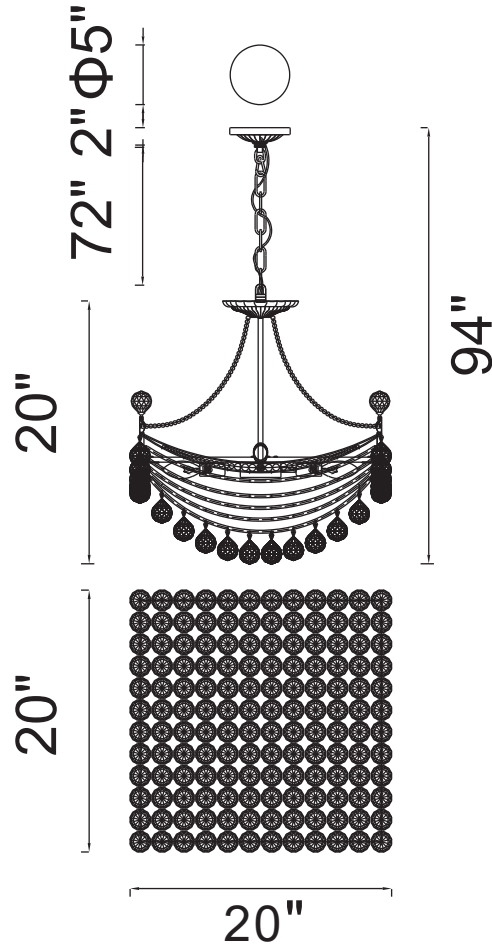

PROJECT: \_\_\_\_\_

FIXTURE TYPE: \_\_\_\_\_

LOCATION: \_\_\_\_\_

CONTACT/PHONE: \_\_\_\_\_

Item	8041P20C-S
Collection	CASCADE
Finish	Chrome
Glass	-----
Crystal	Clear
Input	120V AC,60HZ,AC

Shade	-----
Length/Dia.	20"
Width/Ext.	20"
Height	20"
Maximum	94"
Lumens	-----

Light Source	E12
Bulb Info.	8x40W
Included	-----
Dimmable	Yes
Color	-----
Weight	