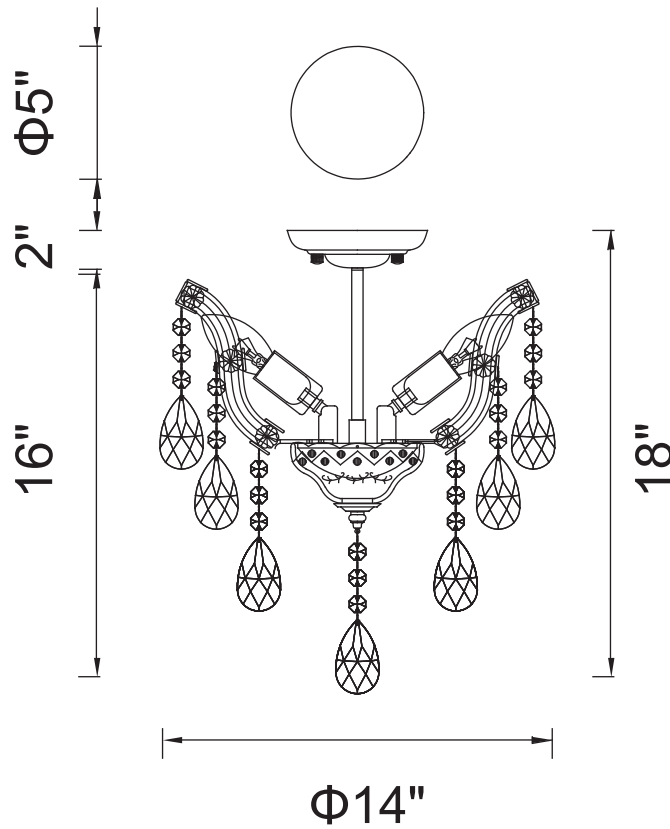

PROJECT: _____

FIXTURE TYPE: _____

LOCATION: _____

CONTACT/PHONE: _____

Item	8418C14C-4
Collection	PAYTON
Finish	Chrome
Glass	-----
Crystal	Cognac
Input	120V AC,60HZ,AC

Shade	-----
Length/Dia.	14"
Width/Ext.	-----
Height	16"
Maximum	18"
Lumens	-----

Light Source	E12
Bulb Info.	4x60W
Included	-----
Dimmable	Yes
Color	-----
Weight	