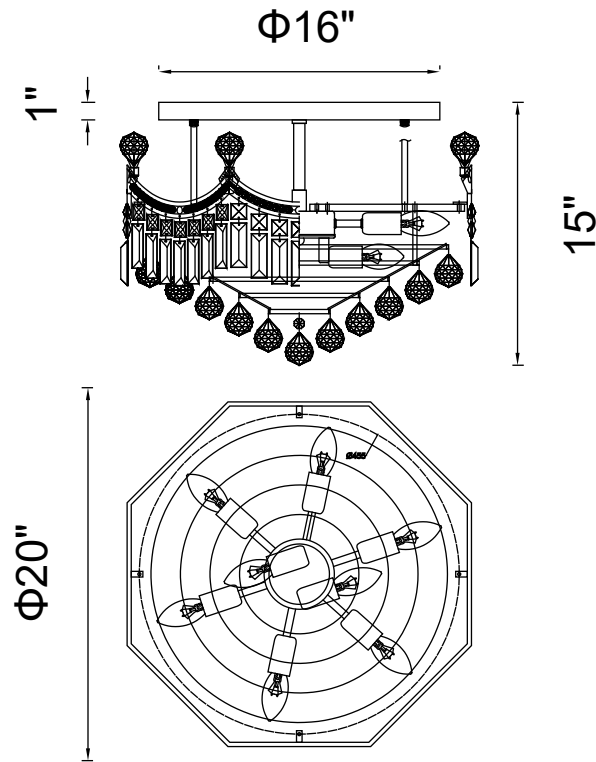

PROJECT: _____

FIXTURE TYPE: _____

LOCATION: _____

CONTACT/PHONE: _____

Item	8421C20C
Collection	AMANDA
Finish	Chrome
Glass	-----
Crystal	Clear
Input	120V AC,60HZ,AC

Shade	-----
Length/Dia.	20"
Width/Ext.	-----
Height	15"
Maximum	-----
Lumens	-----

Light Source	E12
Bulb Info.	8×60W
Included	-----
Dimmable	Yes
Color	-----
Weight	