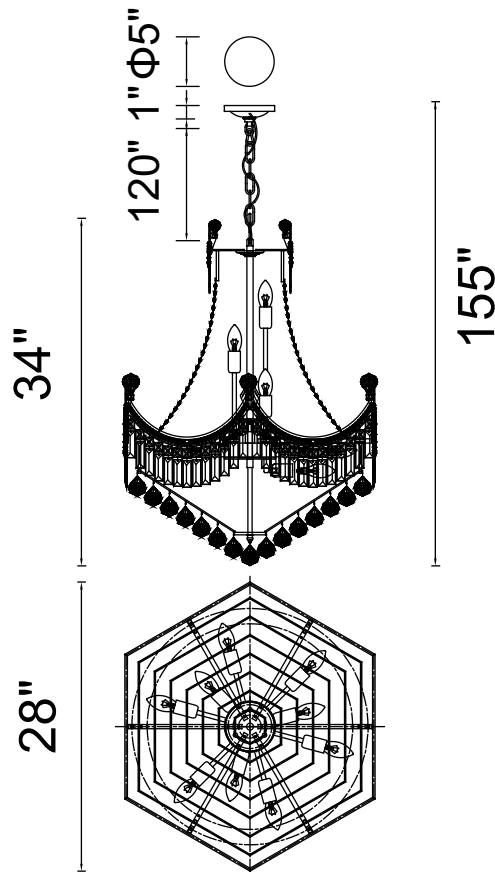

PROJECT: _____

FIXTURE TYPE: _____

LOCATION: _____

CONTACT/PHONE: _____

Item	8421P28C
Collection	AMANDA
Finish	Chrome
Glass	-----
Crystal	Clear
Input	120V AC,60HZ,AC

Shade	-----
Length/Dia.	28"
Width/Ext.	28"
Height	34"
Maximum	155"
Lumens	-----

Light Source	E12
Bulb Info.	15×60W
Included	-----
Dimmable	Yes
Color	-----
Weight	