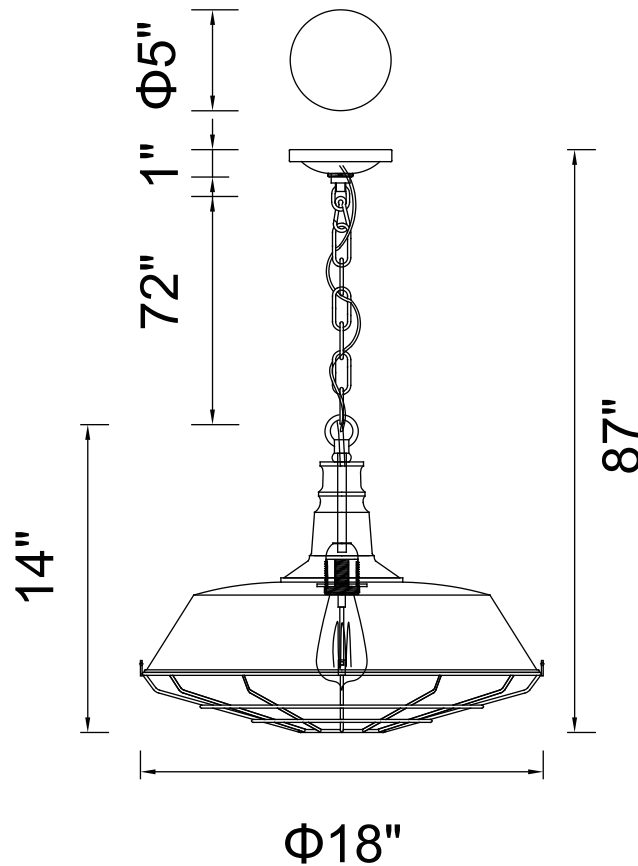

PROJECT: \_\_\_\_\_

FIXTURE TYPE: \_\_\_\_\_

LOCATION: \_\_\_\_\_

CONTACT/PHONE: \_\_\_\_\_

Item	9611P18-1-101
Collection	MORGAN
Finish	Black
Glass	-----
Crystal	-----
Input	120V AC,60HZ,AC

Shade	-----
Length/Dia.	11"
Width/Ext.	-----
Height	12"
Maximum	87"
Lumens	-----

Light Source	E26
Bulb Info.	1×60W
Included	-----
Dimmable	Yes
Color	-----
Weight	-----