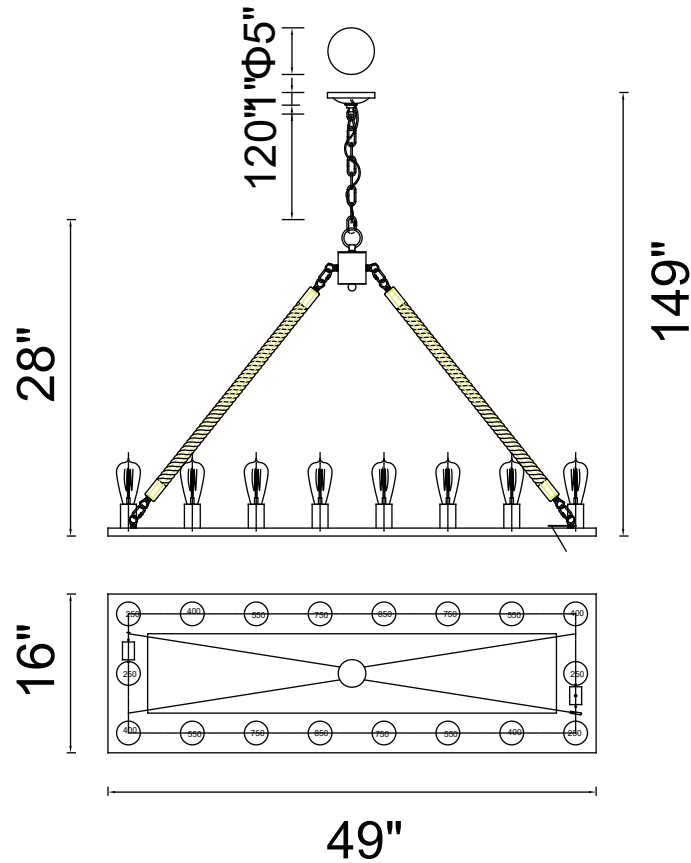

PROJECT: _____
 FIXTURE TYPE: _____
 LOCATION: _____
 CONTACT/PHONE: _____

Item	9671P49-18-RC-101
Collection	PADMA
Finish	Black
Glass	-----
Crystal	-----
Input	120V AC,60HZ,AC

Shade	-----
Length/Dia.	49"
Width/Ext.	16"
Height	28"
Maximum	149"
Lumens	-----

Light Source	E26
Bulb Info.	18×60W
Included	-----
Dimmable	Yes
Color	-----
Weight	