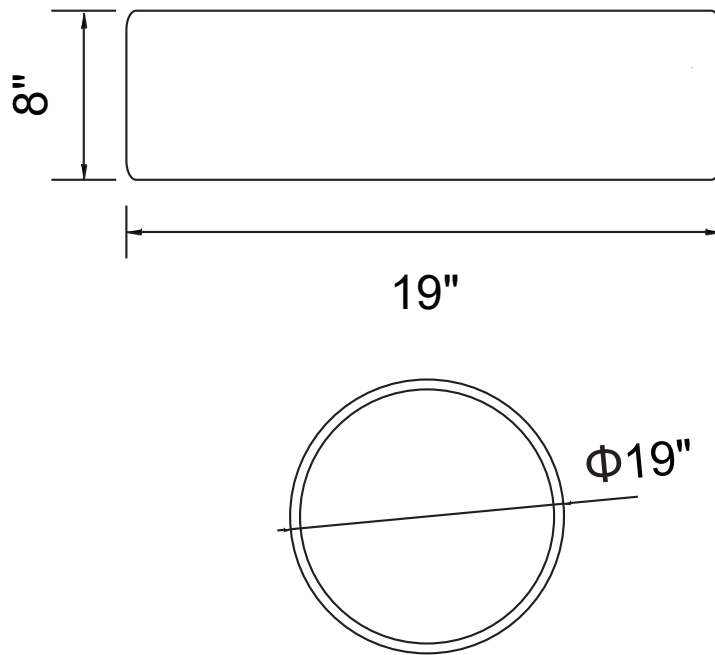

PROJECT: \_\_\_\_\_  
 FIXTURE TYPE: \_\_\_\_\_  
 LOCATION: \_\_\_\_\_  
 CONTACT/PHONE: \_\_\_\_\_

Item	9688C19-3-172
Collection	CAMPTON
Finish	White
Glass	-----
Crystal	-----
Input	120V AC,60HZ,AC

Shade	-----
Length/Dia.	19"
Width/Ext.	-----
Height	8"
Maximum	8"
Lumens	-----

Light Source	E26
Bulb Info.	3×60W
Included	-----
Dimmable	Yes
Color	-----
Weight	