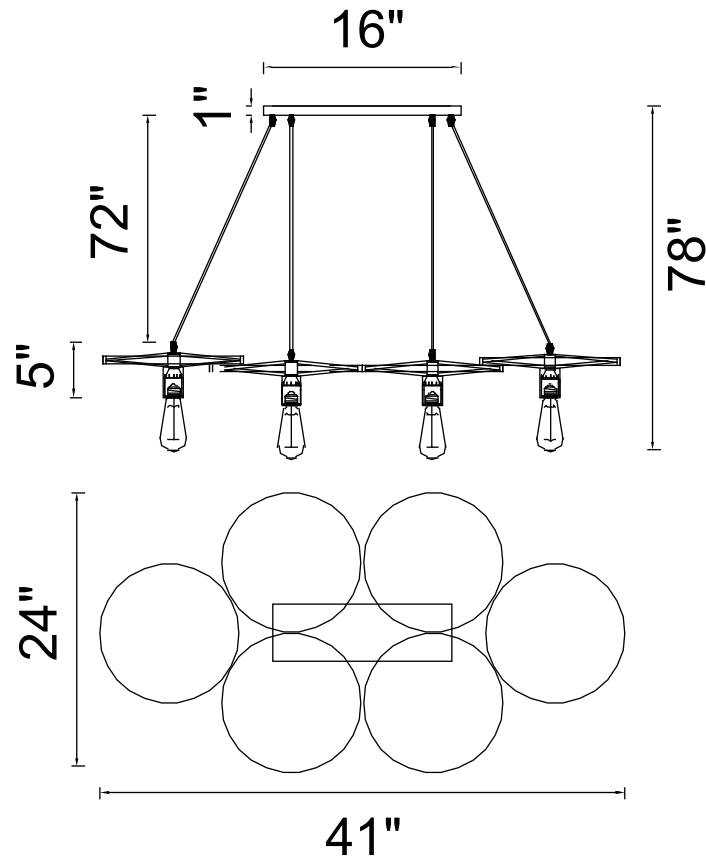

PROJECT: \_\_\_\_\_

FIXTURE TYPE: \_\_\_\_\_

LOCATION: \_\_\_\_\_

CONTACT/PHONE: \_\_\_\_\_

Item	9699P41-6-194
Collection	RAVI
Finish	Black+Gold
Glass	-----
Crystal	-----
Input	120V AC,60HZ,AC

Shade	-----
Length/Dia.	41"
Width/Ext.	24"
Height	5"
Maximum	78"
Lumens	-----

Light Source	E26
Bulb Info.	6x60W
Included	-----
Dimmable	Yes
Color	-----
Weight	