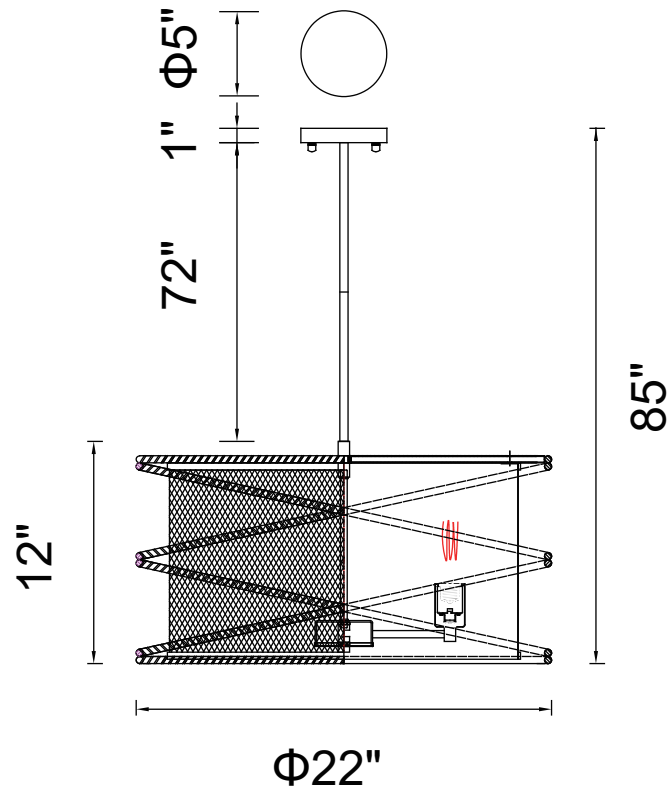

PROJECT: _____

FIXTURE TYPE: _____

LOCATION: _____

CONTACT/PHONE: _____

Item	9700P22-5-197
Collection	DARYA
Finish	Brown
Glass	-----
Crystal	-----
Input	120V AC,60HZ,AC

Shade	-----
Length/Dia.	22"
Width/Ext.	-----
Height	12"
Maximum	-----
Lumens	-----

Light Source	E26
Bulb Info.	5×60W
Included	-----
Dimmable	Yes
Color	-----
Weight	