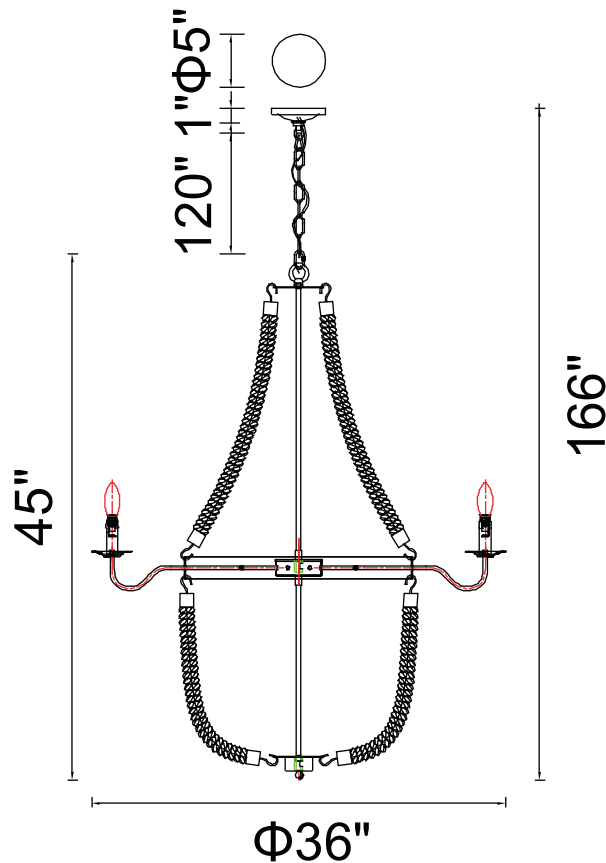

PROJECT: \_\_\_\_\_

FIXTURE TYPE: \_\_\_\_\_

LOCATION: \_\_\_\_\_

CONTACT/PHONE: \_\_\_\_\_

Item	9702P36-8-130
Collection	DHARLA
Finish	Rust
Glass	-----
Crystal	-----
Input	120V AC,60HZ,AC

Shade	-----
Length/Dia.	36"
Width/Ext.	-----
Height	45"
Maximum	166"
Lumens	-----

Light Source	E12
Bulb Info.	8×60W
Included	-----
Dimmable	Yes
Color	-----
Weight	