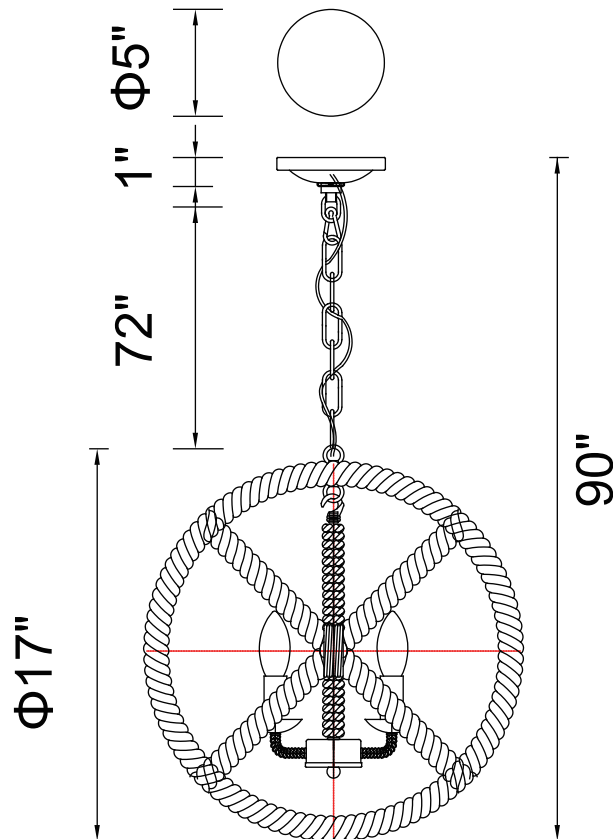

PROJECT: _____

FIXTURE TYPE: _____

LOCATION: _____

CONTACT/PHONE: _____

Item	9706P17-4-101
Collection	PADMA
Finish	Black
Glass	-----
Crystal	-----
Input	120V AC,60HZ,AC

Shade	-----
Length/Dia.	17"
Width/Ext.	-----
Height	17"
Maximum	90"
Lumens	-----

Light Source	E12
Bulb Info.	4×60W
Included	-----
Dimmable	Yes
Color	-----
Weight	