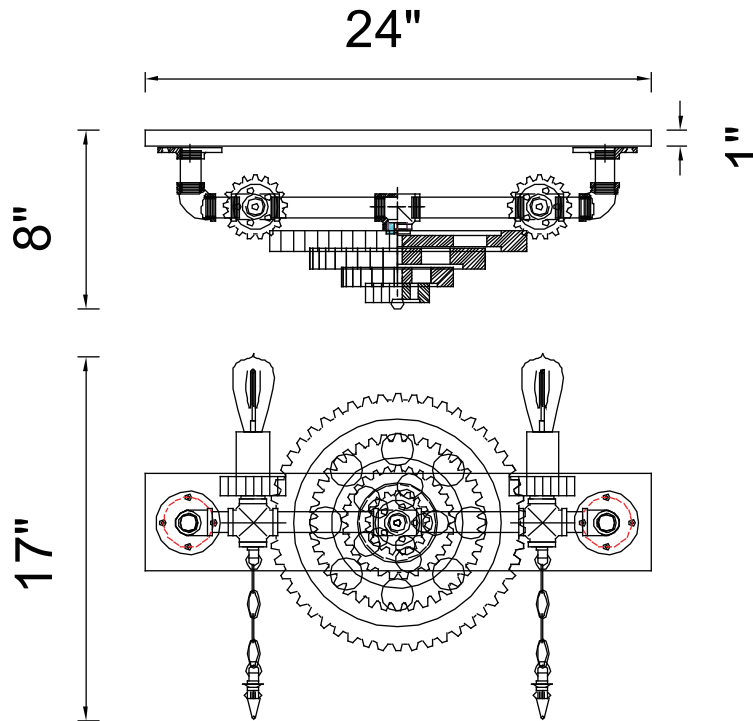

PROJECT: \_\_\_\_\_

FIXTURE TYPE: \_\_\_\_\_

LOCATION: \_\_\_\_\_

CONTACT/PHONE: \_\_\_\_\_

Item	9737W24-2-187
Collection	SOTO
Finish	Gray
Glass	-----
Crystal	-----
Input	120V AC,60HZ,AC

Shade	-----
Length/Dia.	24"
Width/Ext.	8"
Height	17"
Maximum	-----
Lumens	-----

Light Source	E26
Bulb Info.	2×60W
Included	-----
Dimmable	Yes
Color	-----
Weight	