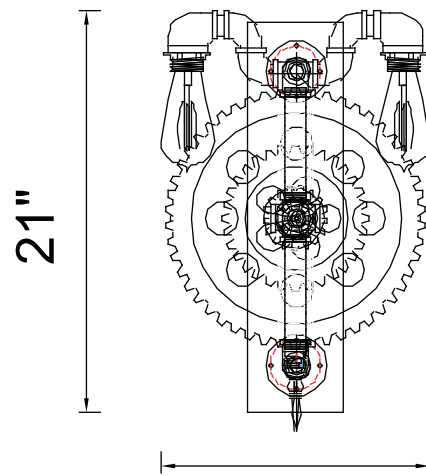

PROJECT: _____

FIXTURE TYPE: _____

LOCATION: _____

CONTACT/PHONE: _____

Item	9738W13-2-187
Collection	SOTO
Finish	Gray
Glass	-----
Crystal	-----
Input	120V AC,60HZ,AC

Shade	-----
Length/Dia.	13"
Width/Ext.	10"
Height	21"
Maximum	-----
Lumens	-----

Light Source	E26
Bulb Info.	2×60W
Included	-----
Dimmable	Yes
Color	-----
Weight	