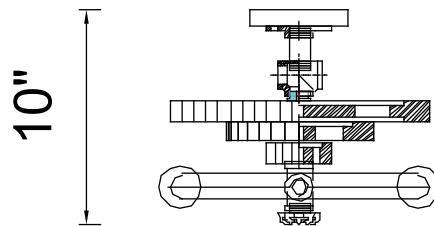

PROJECT: _____

FIXTURE TYPE: _____

LOCATION: _____

CONTACT/PHONE: _____

Item	9738W13-2-187
Collection	SOTO
Finish	Gray
Glass	-----
Crystal	-----
Input	120V AC,60HZ,AC

Shade	-----
Length/Dia.	13"
Width/Ext.	10"
Height	21"
Maximum	-----
Lumens	-----

Light Source	E26
Bulb Info.	2×60W
Included	-----
Dimmable	Yes
Color	-----
Weight	