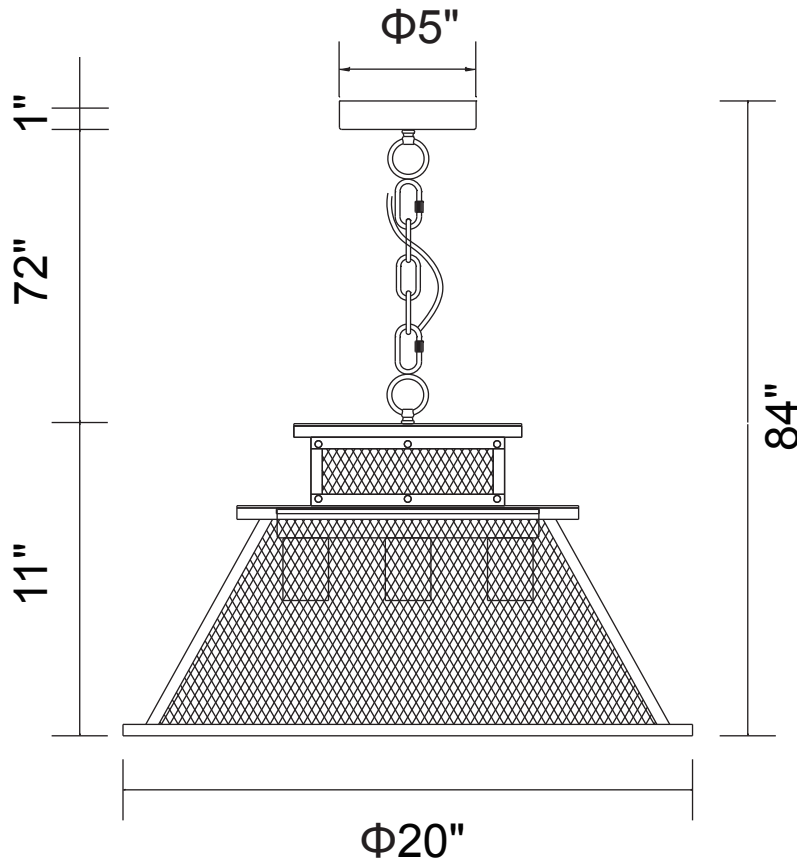

PROJECT: \_\_\_\_\_

FIXTURE TYPE: \_\_\_\_\_

LOCATION: \_\_\_\_\_

CONTACT/PHONE: \_\_\_\_\_

Item	9745P20-5-219
Collection	SAVILL
Finish	Reddish Black
Glass	-----
Crystal	-----
Input	120V AC,60HZ,AC

Shade	-----
Length/Dia.	20"
Width/Ext.	-----
Height	11"
Maximum	84"
Lumens	-----

Light Source	E26
Bulb Info.	5×60W
Included	-----
Dimmable	Yes
Color	-----
Weight	