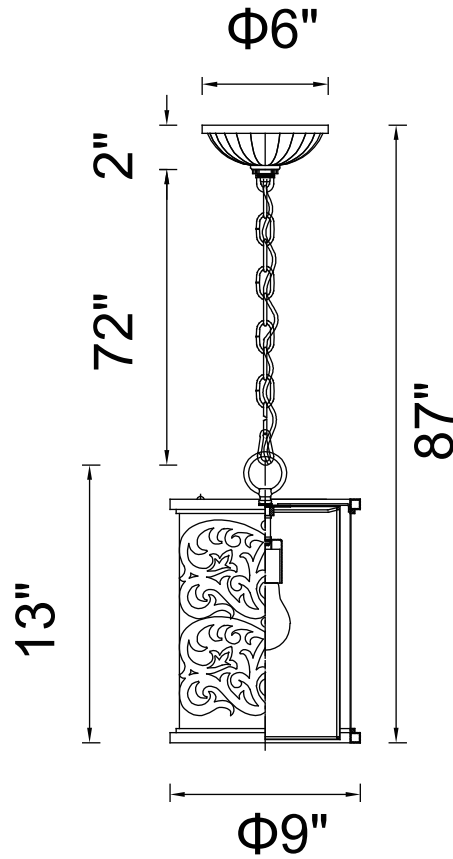

PROJECT: \_\_\_\_\_

FIXTURE TYPE: \_\_\_\_\_

LOCATION: \_\_\_\_\_

CONTACT/PHONE: \_\_\_\_\_

Item	9807P9-1-116
Collection	NICOLE
Finish	Brushed Chocolate
Glass	-----
Crystal	-----
Input	120V AC,60HZ,AC

Shade	-----
Length/Dia.	9"
Width/Ext.	-----
Height	13"
Maximum	87"
Lumens	-----

Light Source	E26
Bulb Info.	1×60W
Included	-----
Dimmable	Yes
Color	-----
Weight	