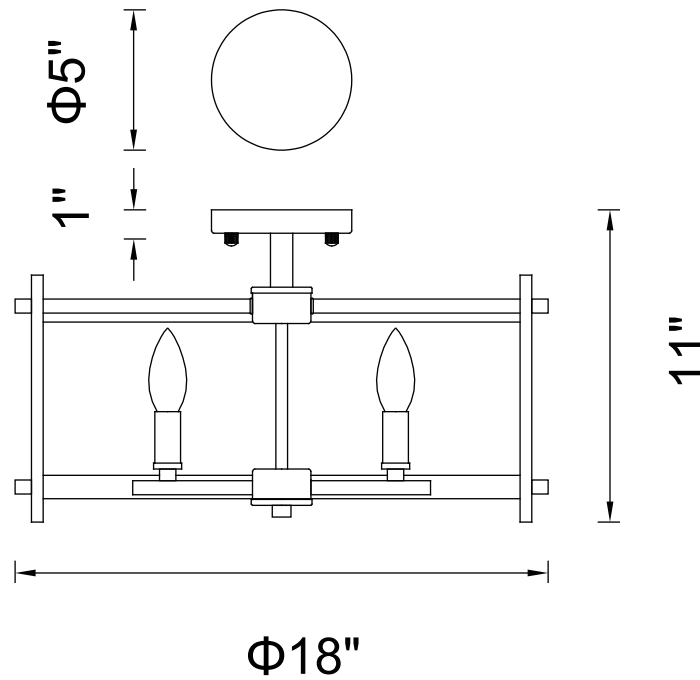

PROJECT: _____

FIXTURE TYPE: _____

LOCATION: _____

CONTACT/PHONE: _____

Item	9827C18-4-101
Collection	SIERRA
Finish	Black
Glass	Clear
Crystal	-----
Input	120V AC,60HZ,AC

Shade	-----
Length/Dia.	18"
Width/Ext.	-----
Height	11"
Maximum	-----
Lumens	-----

Light Source	E12
Bulb Info.	4×60W
Included	-----
Dimmable	Yes
Color	-----
Weight	