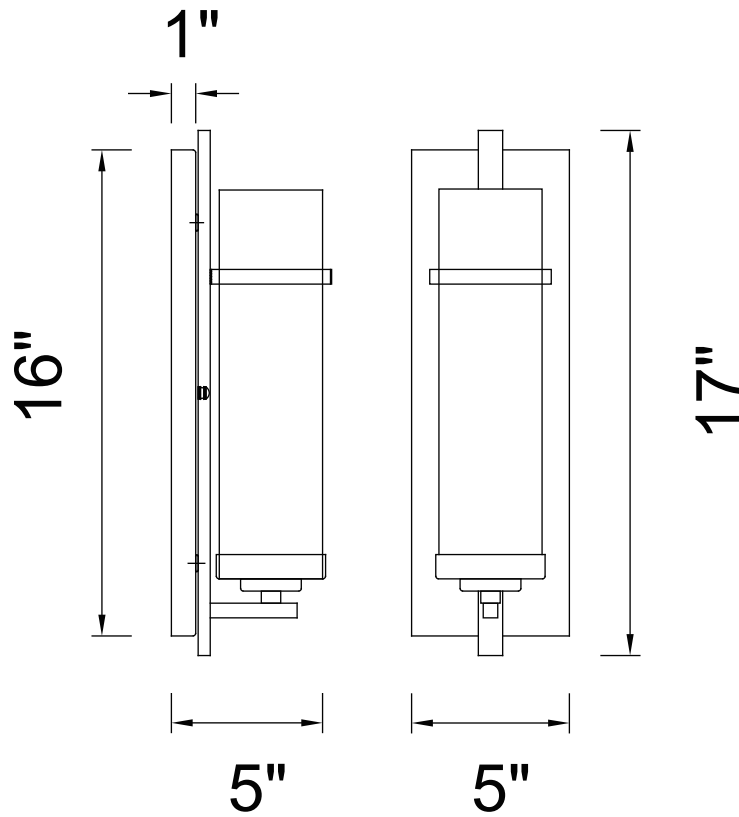

PROJECT: _____

FIXTURE TYPE: _____

LOCATION: _____

CONTACT/PHONE: _____

Item	9827W5-1-101
Collection	SIERRA
Finish	Black
Glass	Clear
Crystal	-----
Input	120V AC,60HZ,AC

Shade	-----
Length/Dia.	5"
Width/Ext.	5"
Height	17"
Maximum	-----
Lumens	-----

Light Source	E12
Bulb Info.	1×60W
Included	-----
Dimmable	Yes
Color	-----
Weight	