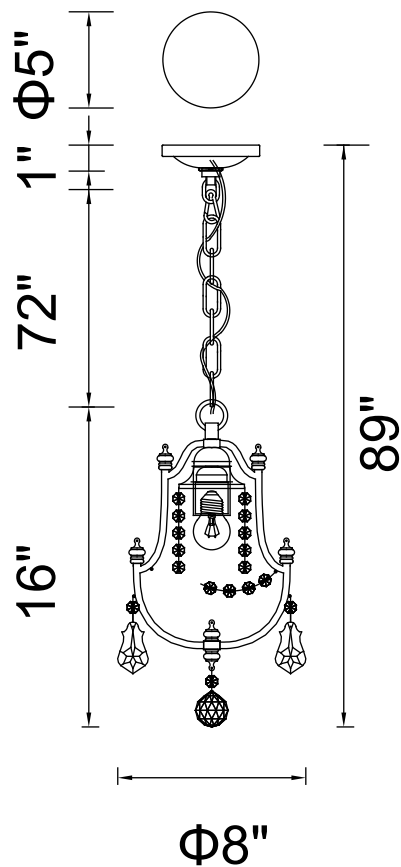

PROJECT: _____

FIXTURE TYPE: _____

LOCATION: _____

CONTACT/PHONE: _____

Item	9836P8-1-125
Collection	ELECTRA
Finish	Oxidized Bronze
Glass	-----
Crystal	-----
Input	120V AC,60HZ,AC

Shade	-----
Length/Dia.	8"
Width/Ext.	-----
Height	16"
Maximum	89"
Lumens	-----

Light Source	E26
Bulb Info.	1x60W
Included	-----
Dimmable	Yes
Color	-----
Weight	-----