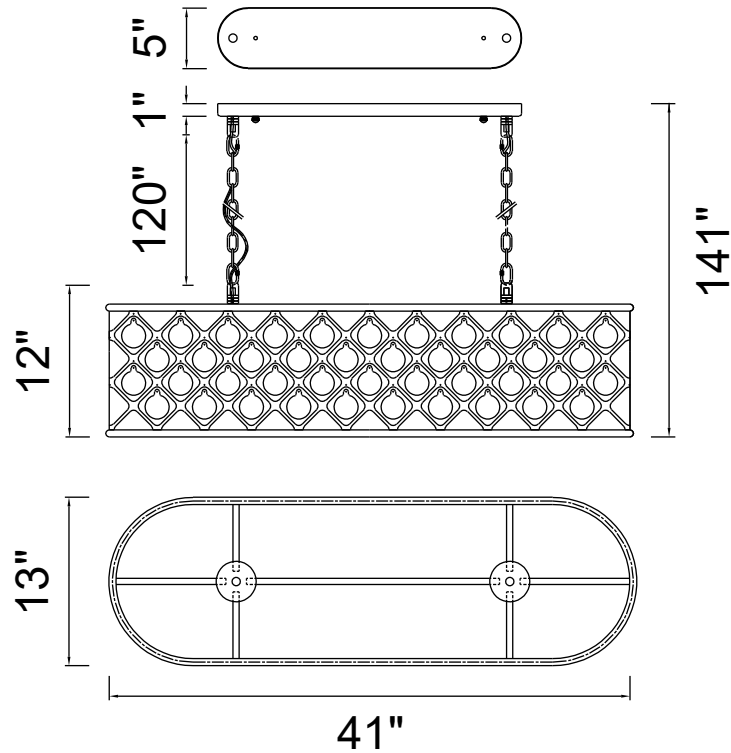

PROJECT: _____

FIXTURE TYPE: _____

LOCATION: _____

CONTACT/PHONE: _____

Item	9862P41-6-101
Collection	REYesUS
Finish	Black
Glass	-----
Crystal	Clear
Input	120V AC,60HZ,AC

Shade	-----
Length/Dia.	41"
Width/Ext.	13"
Height	12"
Maximum	141"
Lumens	-----

Light Source	E12
Bulb Info.	6×60W
Included	-----
Dimmable	Yes
Color	-----
Weight	