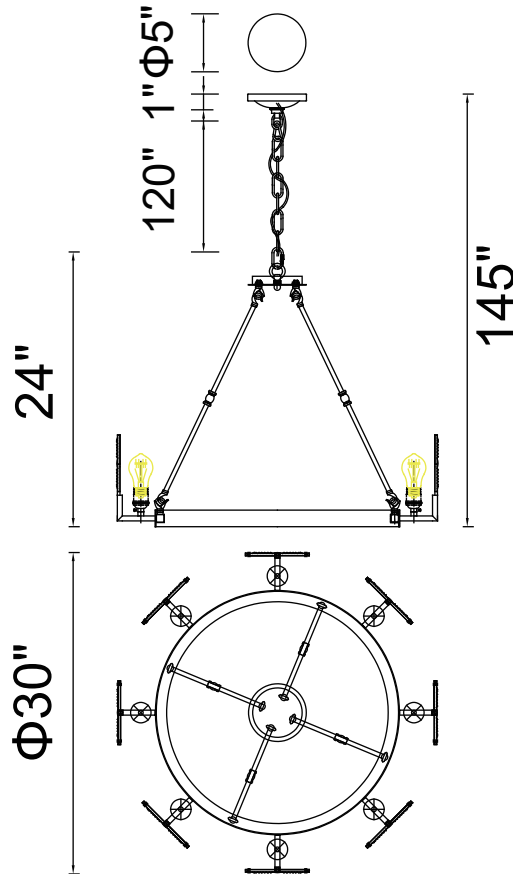

PROJECT: \_\_\_\_\_

FIXTURE TYPE: \_\_\_\_\_

LOCATION: \_\_\_\_\_

CONTACT/PHONE: \_\_\_\_\_

Item	9909P30-8-192
Collection	BHIMA
Finish	Brown
Glass	Clear
Crystal	-----
Input	120V AC,60HZ,AC

Shade	-----
Length/Dia.	30"
Width/Ext.	-----
Height	24"
Maximum	145"
Lumens	-----

Light Source	E26
Bulb Info.	8×60W
Included	-----
Dimmable	Yes
Color	-----
Weight	-----