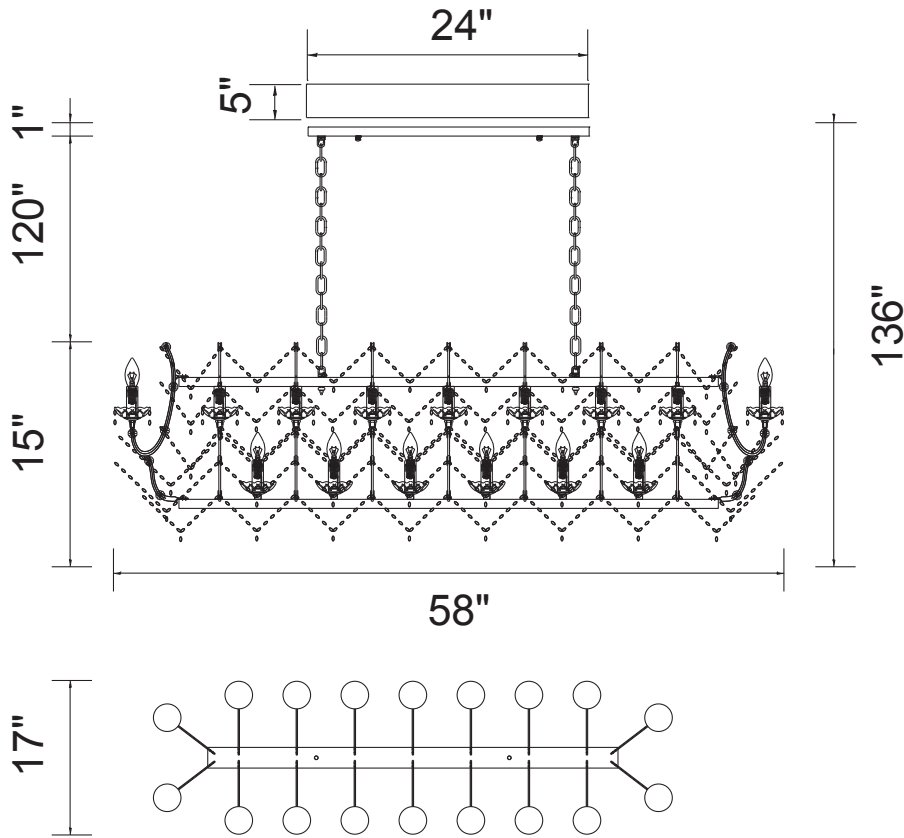

CWI LIGHTING

BRIGHTER LIVING. SIMPLIFIED.

PROJECT: _____

FIXTURE TYPE: _____

LOCATION: _____

CONTACT/PHONE: _____

Item	9910P58-24-601
Collection	ALEKA
Finish	Chrome
Glass	-----
Crystal	Clear
Input	120V AC,60HZ,AC

Shade	-----
Length/Dia.	58"
Width/Ext.	17"
Height	15"
Maximum	136"
Lumens	-----

Light Source	E12
Bulb Info.	24x60W
Included	-----
Dimmable	No
Color	-----
Weight	