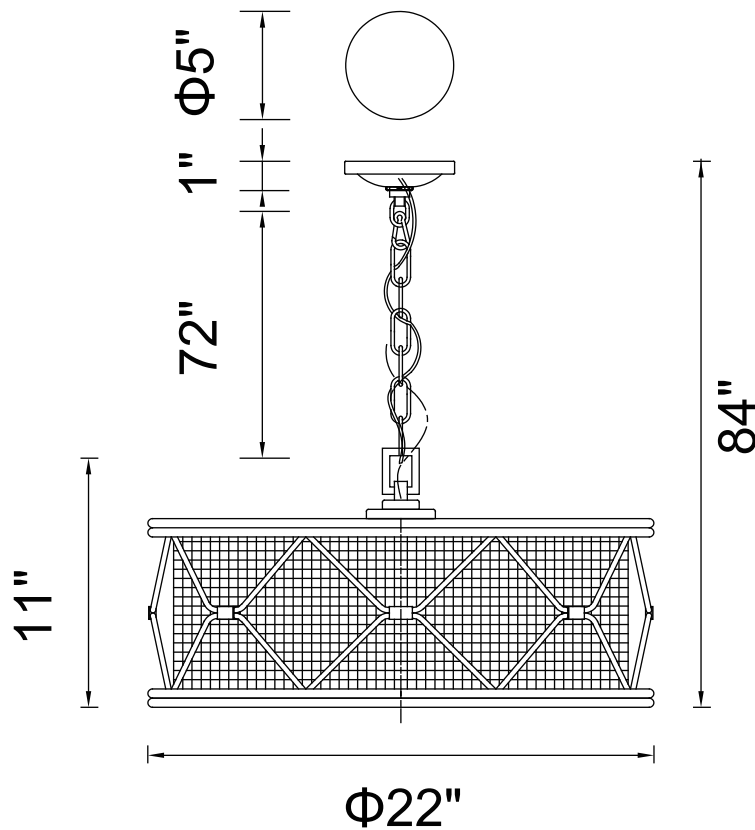

PROJECT: _____

FIXTURE TYPE: _____

LOCATION: _____

CONTACT/PHONE: _____

Item	9914P22-4-204
Collection	KALI
Finish	Light Brown
Glass	Clear
Crystal	-----
Input	120V AC,60HZ,AC

Shade	-----
Length/Dia.	22"
Width/Ext.	-----
Height	11"
Maximum	84"
Lumens	-----

Light Source	E26
Bulb Info.	4×60W
Included	-----
Dimmable	Yes
Color	-----
Weight	