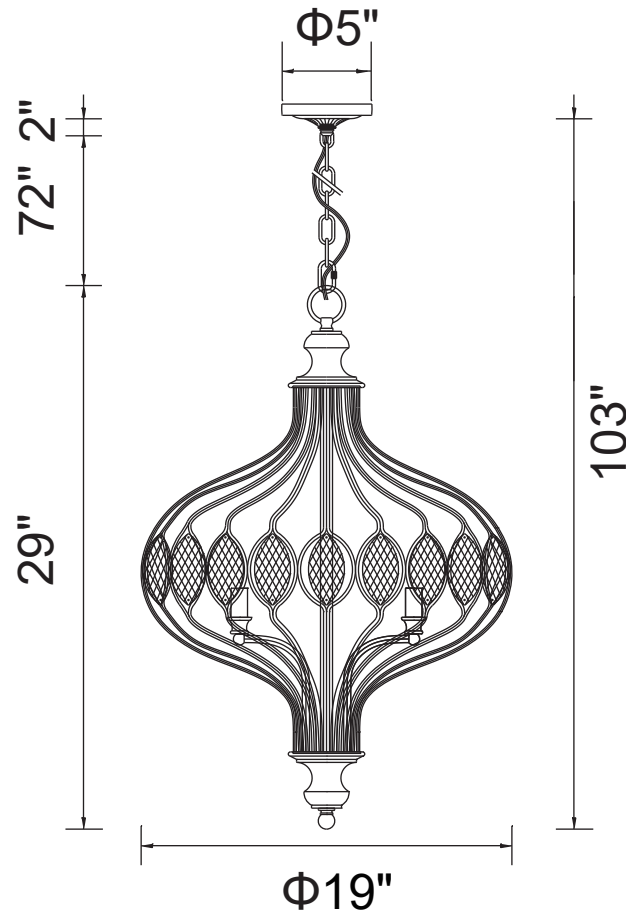

PROJECT: _____

FIXTURE TYPE: _____

LOCATION: _____

CONTACT/PHONE: _____

Item	9935P19-6-182
Collection	ALTAIR
Finish	Antique Bronze
Glass	-----
Crystal	Clear
Input	120V AC,60HZ,AC

Shade	-----
Length/Dia.	19"
Width/Ext.	-----
Height	29"
Maximum	103"
Lumens	-----

Light Source	E12
Bulb Info.	6×60W
Included	-----
Dimmable	Yes
Color	-----
Weight	