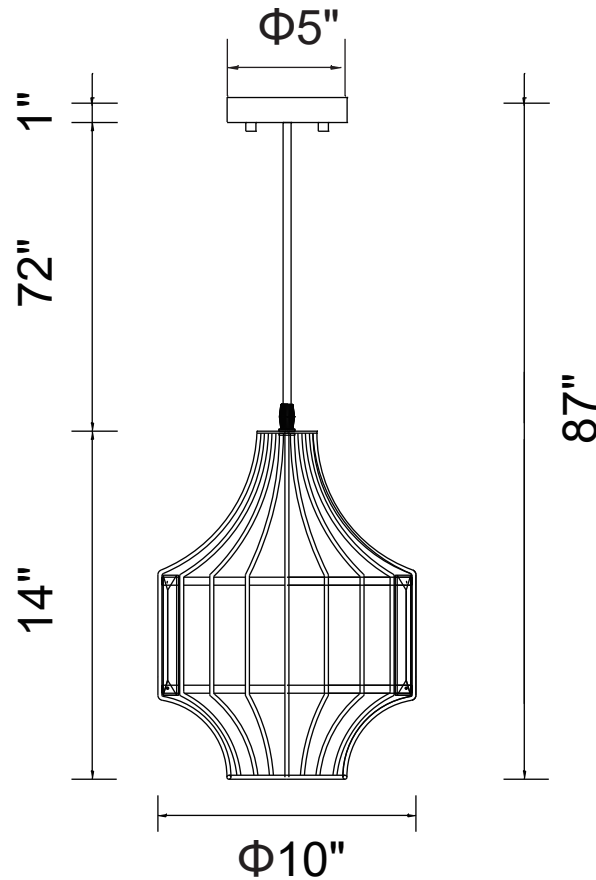

PROJECT: \_\_\_\_\_

FIXTURE TYPE: \_\_\_\_\_

LOCATION: \_\_\_\_\_

CONTACT/PHONE: \_\_\_\_\_

Item	9942P10-1-101-D
Collection	ALETHIA
Finish	Black
Glass	-----
Crystal	Clear
Input	120V AC,60HZ,AC

Shade	-----
Length/Dia.	10"
Width/Ext.	-----
Height	14"
Maximum	87"
Lumens	-----

Light Source	E26
Bulb Info.	1×60W
Included	-----
Dimmable	Yes
Color	-----
Weight	