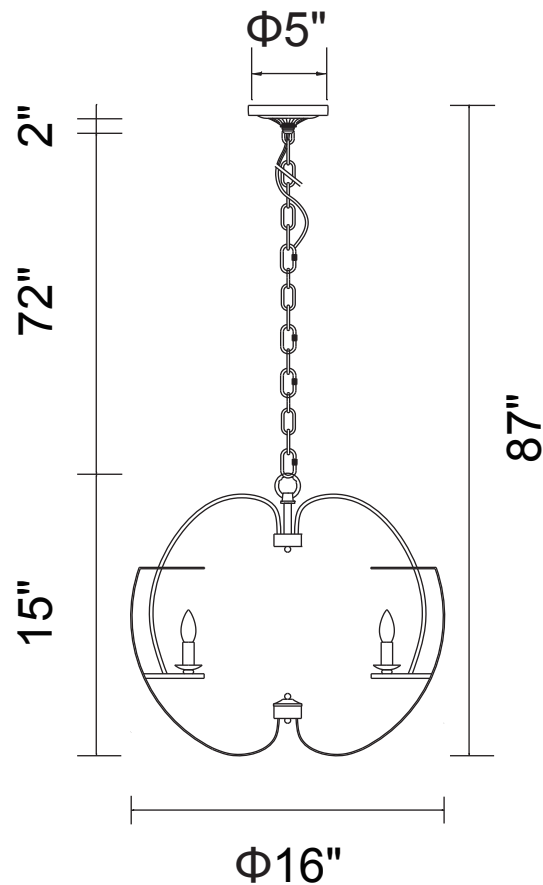

PROJECT: _____

FIXTURE TYPE: _____

LOCATION: _____

CONTACT/PHONE: _____

Item	9950P16-3-221
Collection	VERBENA
Finish	Pewter
Glass	-----
Crystal	-----
Input	120V AC,60HZ,AC

Shade	-----
Length/Dia.	16"
Width/Ext.	-----
Height	15"
Maximum	87"
Lumens	-----

Light Source	E12
Bulb Info.	3×60W
Included	-----
Dimmable	Yes
Color	-----
Weight	