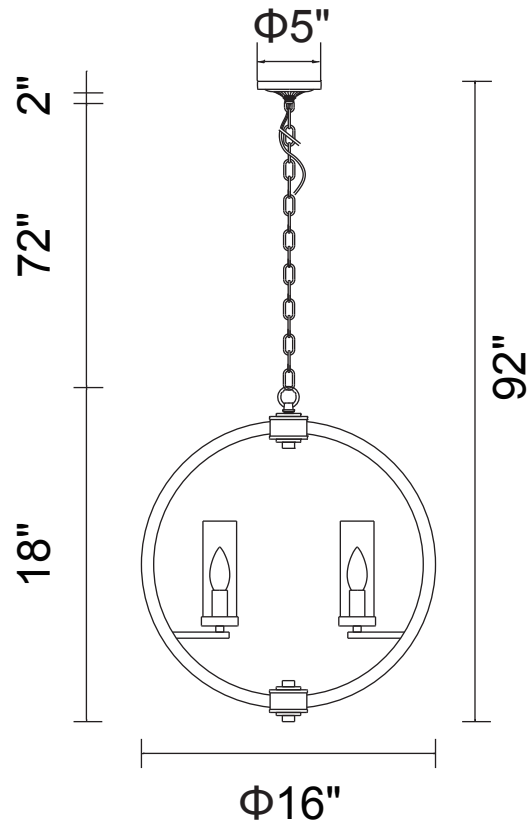

PROJECT: _____

FIXTURE TYPE: _____

LOCATION: _____

CONTACT/PHONE: _____

Item	9951P16-3-606
Collection	HARA
Finish	Satin Nickel
Glass	Clear
Crystal	-----
Input	120V AC,60HZ,AC

Shade	-----
Length/Dia.	16"
Width/Ext.	-----
Height	18"
Maximum	92"
Lumens	-----

Light Source	E12
Bulb Info.	3×60W
Included	-----
Dimmable	Yes
Color	-----
Weight	