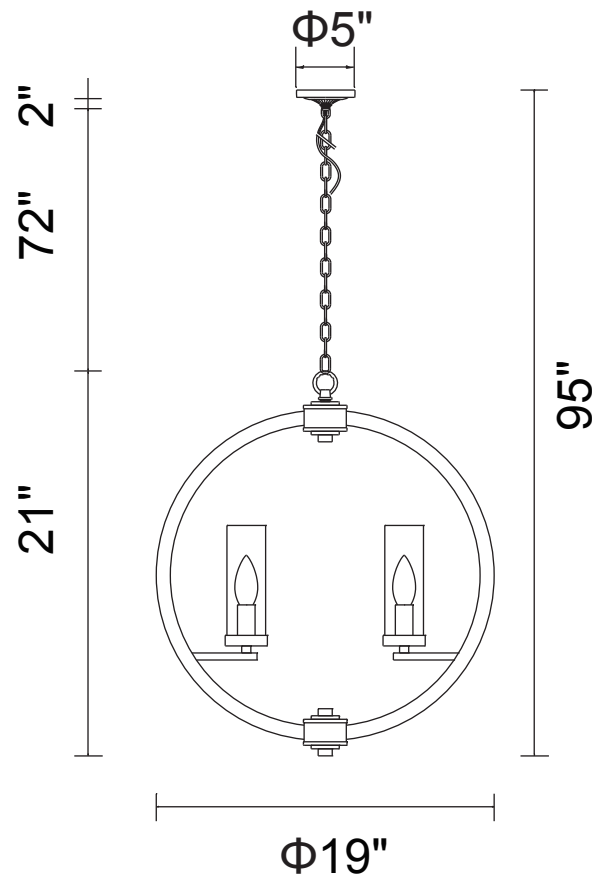

PROJECT: \_\_\_\_\_

FIXTURE TYPE: \_\_\_\_\_

LOCATION: \_\_\_\_\_

CONTACT/PHONE: \_\_\_\_\_

Item	9951P19-6-606
Collection	HARA
Finish	Satin Nickel
Glass	Clear
Crystal	-----
Input	120V AC,60HZ,AC

Shade	-----
Length/Dia.	19"
Width/Ext.	-----
Height	21"
Maximum	95"
Lumens	-----

Light Source	E12
Bulb Info.	6×60W
Included	-----
Dimmable	Yes
Color	-----
Weight	