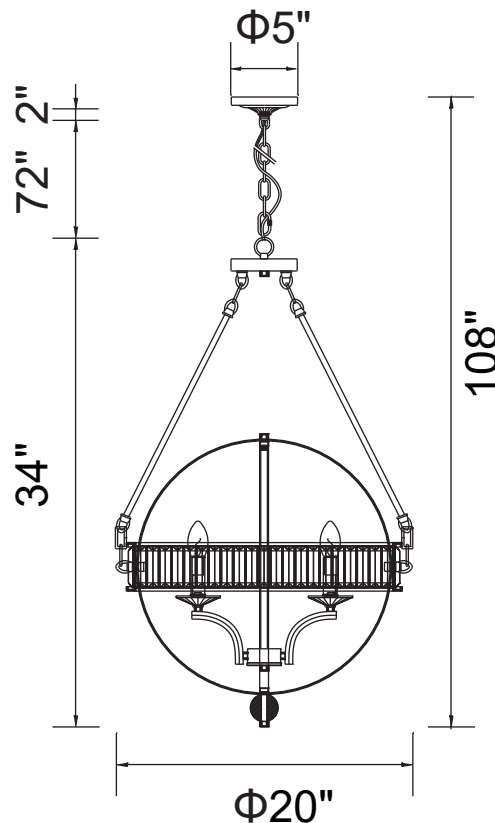

PROJECT: \_\_\_\_\_

FIXTURE TYPE: \_\_\_\_\_

LOCATION: \_\_\_\_\_

CONTACT/PHONE: \_\_\_\_\_

Item	9957P20-4-601
Collection	ARKANSAS
Finish	Chrome
Glass	-----
Crystal	Clear
Input	120V AC,60HZ,AC

Shade	-----
Length/Dia.	20"
Width/Ext.	-----
Height	34"
Maximum	108"
Lumens	-----

Light Source	E12
Bulb Info.	4×60W
Included	-----
Dimmable	Yes
Color	-----
Weight	