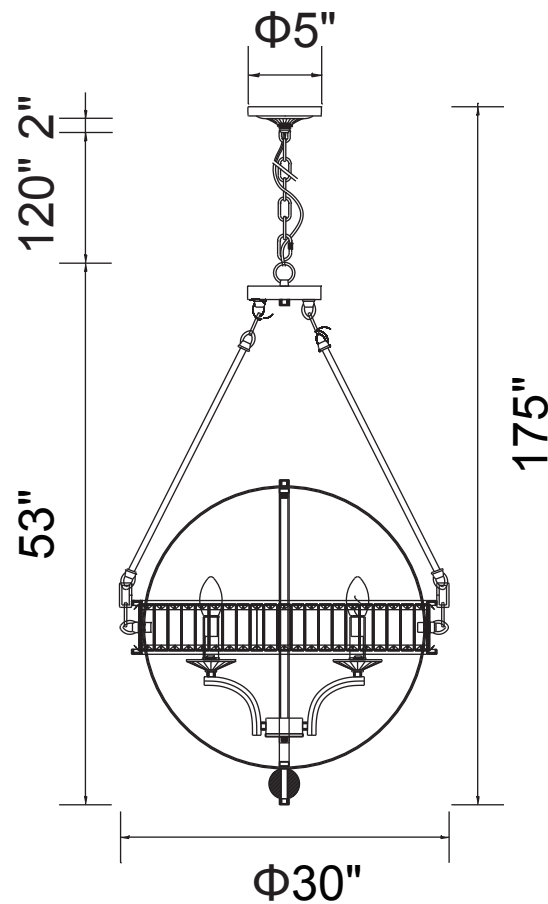

PROJECT: _____

FIXTURE TYPE: _____

LOCATION: _____

CONTACT/PHONE: _____

Item	9957P30-6-601
Collection	ARKANSAS
Finish	Chrome
Glass	-----
Crystal	Clear
Input	120V AC,60HZ,AC

Shade	-----
Length/Dia.	30"
Width/Ext.	-----
Height	53"
Maximum	175"
Lumens	-----

Light Source	E12
Bulb Info.	6×60W
Included	-----
Dimmable	Yes
Color	-----
Weight	