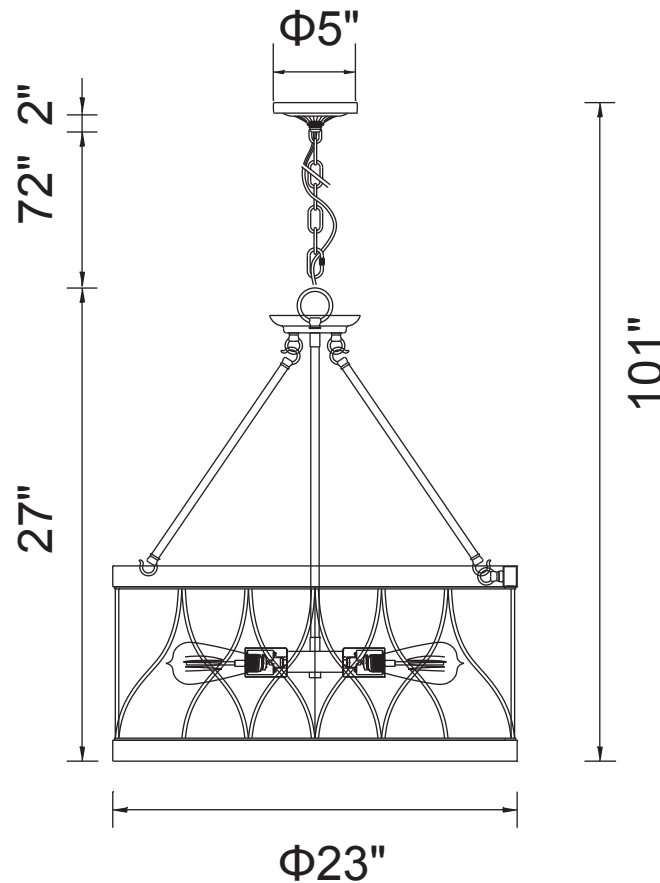

PROJECT: _____

FIXTURE TYPE: _____

LOCATION: _____

CONTACT/PHONE: _____

Item	9966P23-5-242-A
Collection	AMAZON
Finish	Gun Metal
Glass	-----
Crystal	-----
Input	120V AC,60HZ,AC

Shade	-----
Length/Dia.	23"
Width/Ext.	-----
Height	27"
Maximum	101"
Lumens	-----

Light Source	E26
Bulb Info.	5×60W
Included	-----
Dimmable	Yes
Color	-----
Weight	