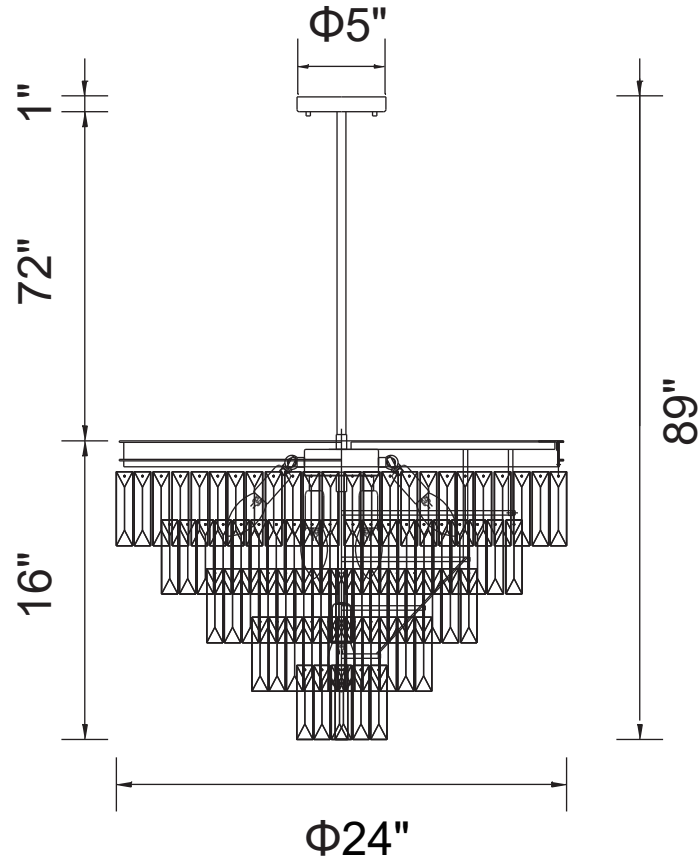

PROJECT: _____

FIXTURE TYPE: _____

LOCATION: _____

CONTACT/PHONE: _____

Item	9969P24-12-601
Collection	WEISS
Finish	Chrome
Glass	-----
Crystal	Clear
Input	120V AC,60HZ,AC

Shade	-----
Length/Dia.	24"
Width/Ext.	-----
Height	16"
Maximum	89"
Lumens	-----

Light Source	E12
Bulb Info.	12x60W
Included	-----
Dimmable	Yes
Color	-----
Weight	