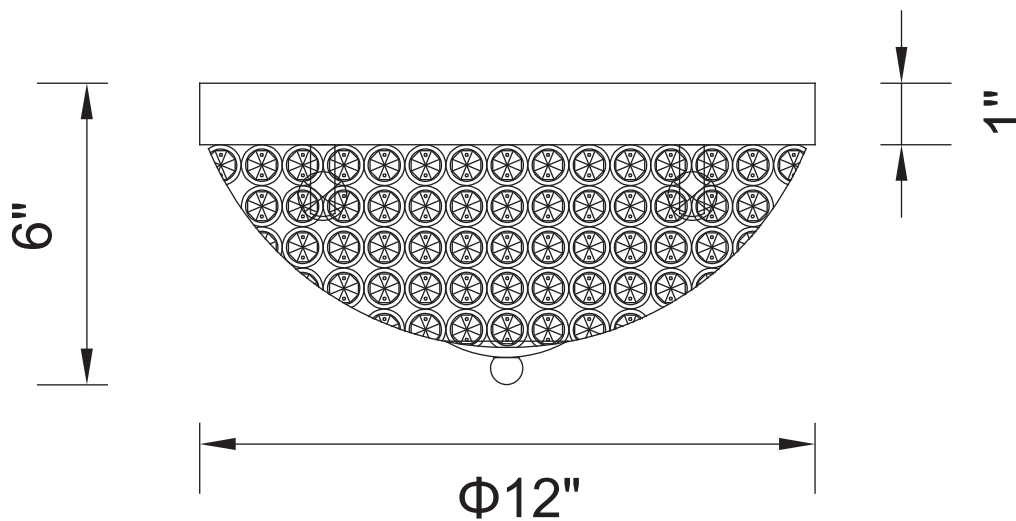

PROJECT: _____

FIXTURE TYPE: _____

LOCATION: _____

CONTACT/PHONE: _____

Item	QS8357C12C
Collection	GLOBE
Finish	Chrome
Glass	-----
Crystal	Clear
Input	120V AC,60HZ,AC

Shade	-----
Length/Dia.	12"
Width/Ext.	-----
Height	6"
Maximum	-----
Lumens	-----

Light Source	G9
Bulb Info.	3×40W
Included	-----
Dimmable	Yes
Color	-----
Weight	