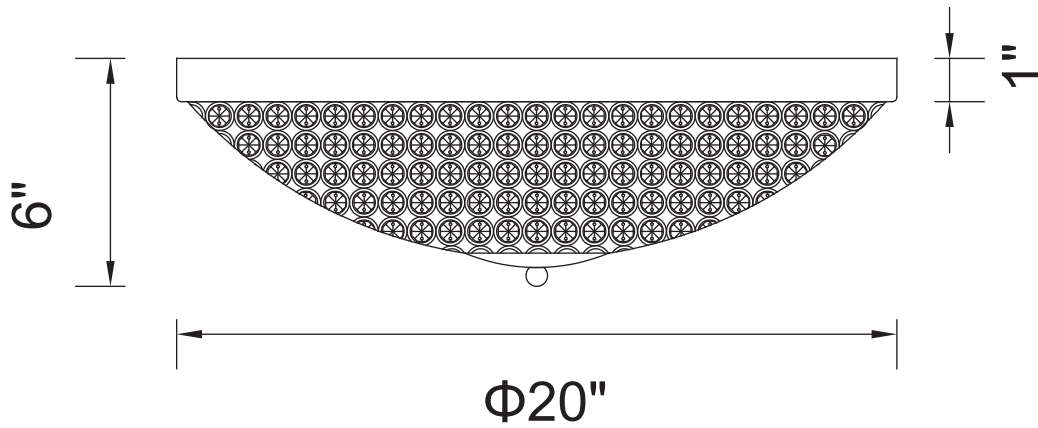

PROJECT: _____
 FIXTURE TYPE: _____
 LOCATION: _____
 CONTACT/PHONE: _____

Item	QS8357C20C
Collection	GLOBE
Finish	Chrome
Glass	-----
Crystal	Clear
Input	120V AC,60HZ,AC

Shade	-----
Length/Dia.	20"
Width/Ext.	-----
Height	6"
Maximum	-----
Lumens	-----

Light Source	E12
Bulb Info.	6×60W
Included	-----
Dimmable	Yes
Color	-----
Weight	