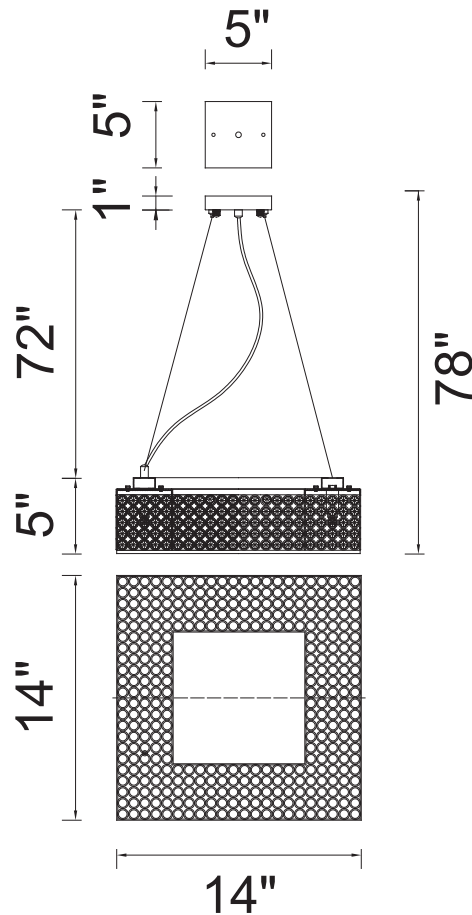

PROJECT: \_\_\_\_\_

FIXTURE TYPE: \_\_\_\_\_

LOCATION: \_\_\_\_\_

CONTACT/PHONE: \_\_\_\_\_

Item	QS8391P14C-S
Collection	DANNIE
Finish	Chrome
Glass	-----
Crystal	Clear
Input	120V AC,60HZ,AC

Shade	-----
Length/Dia.	14"
Width/Ext.	14"
Height	5"
Maximum	78"
Lumens	-----

Light Source	G9
Bulb Info.	8x40W
Included	-----
Dimmable	Yes
Color	-----
Weight	