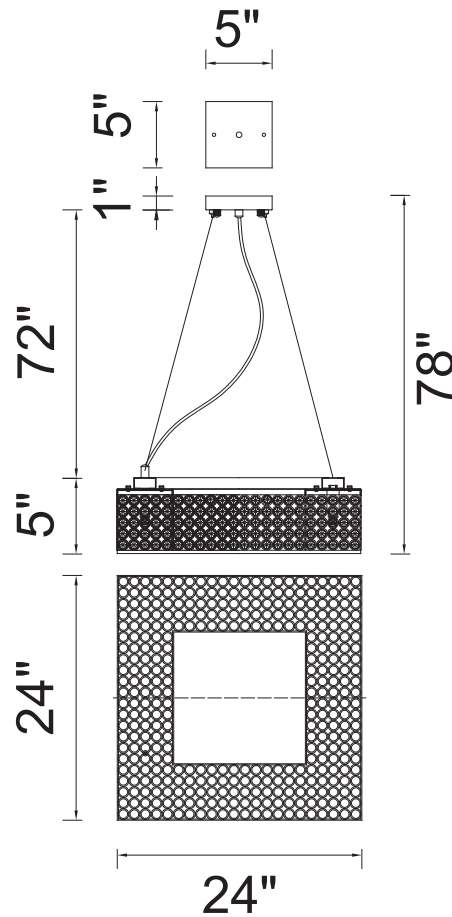

PROJECT: \_\_\_\_\_

FIXTURE TYPE: \_\_\_\_\_

LOCATION: \_\_\_\_\_

CONTACT/PHONE: \_\_\_\_\_

Item	QS8391P24C-S
Collection	DANNIE
Finish	Chrome
Glass	-----
Crystal	Clear
Input	120V AC,60HZ,AC

Shade	-----
Length/Dia.	24"
Width/Ext.	24"
Height	5"
Maximum	78"
Lumens	-----

Light Source	G9
Bulb Info.	10×40W
Included	-----
Dimmable	Yes
Color	-----
Weight	