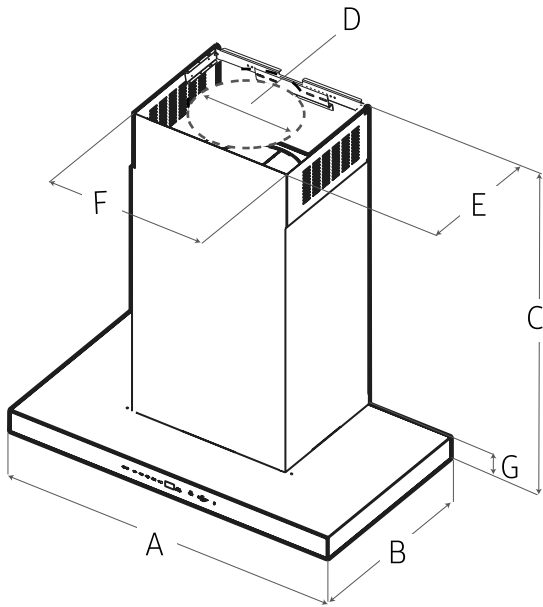

DIMENSIONS & WEIGHT

APPLIANCE DIMENSIONS (W X H X D) (IN.)	36 X 2-3/8 X 19-11/16
--	-----------------------

WARRANTY

LIMITED, PARTS AND LABOR	2 YEARS
--------------------------	---------

ACCESSORIES

DHD-D0000WS	DUCT COVER EXTENSION SILVER STAINLESS
DHD-D0000WM	DUCT COVER EXTENSION GRAPHITE STAINLESS

dacor

36-INCH CHIMNEY WALL HOOD

APPLIANCE DIMENSIONS

36"

A	36" (91.2 CM)
B	19-15/16" (50.6 CM)
C	MAX. 53-5/16" (135.4 CM) MIN. 31-3/4" (80.7 CM)
D	10" (25.4 CM)
E	14-11/16" (37.3 CM)
F	16-1/2" (42 CM)
G	2-3/8" (6 CM)