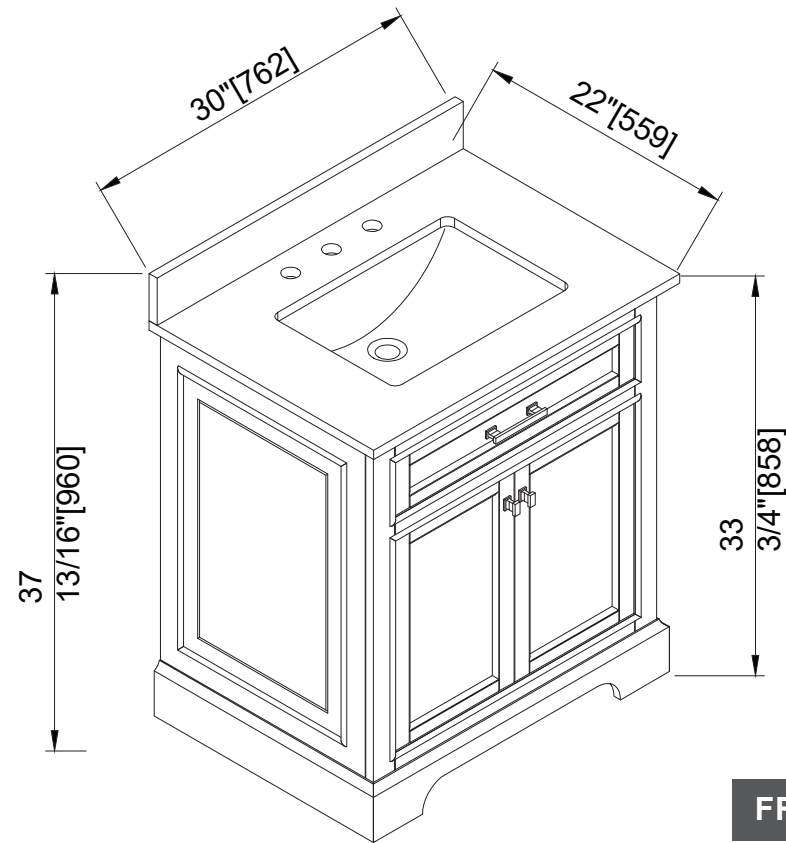

SPECIFICATION SHEET

ML-84MC

Milano 84-inch
Double Sink Vanity
Set with Linen Tower
& Center Drawer

OVERALL DIMENSIONS:
84" x 22" x 73" (W x L x H)

AVAILABLE CABINET COLOR:
White or Blue

NATURALSTONE DISCLAIMER

The purchaser acknowledges that the countertop is made of natural stone, no two pieces of are exactly alike. They are prone to variations in color, texture, shade and veining, which are not to be considered as a defect. Design Element does not warranty natural stone products for shade coloration, size/ thickness variation, clefing, nor surface finish variation.

CONTACT SUPPORT

Email: cs@designelementusa.com
Phone: TOLL-FREE 888-487-4488
9AM-5PM PST, MONDAY TO FRIDAY
8715 Boston Place,
Rancho Cucamonga
CA, 91730

FRONT VIEW