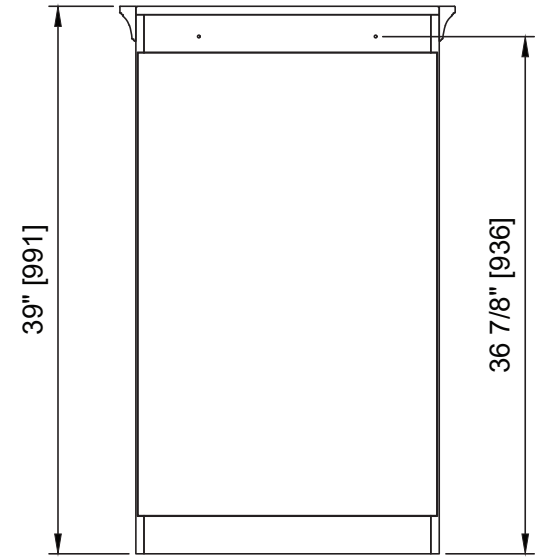

# ML-84MC

Milano 84-inch  
Double Sink Vanity  
Set with Linen Tower  
& Center Drawer

OVERALL DIMENSIONS:  
84" x 22" x 73" (W x L x H)

AVAILABLE CABINET COLOR:  
White or Blue

TOP VIEW

BACK VIEW

**FRONT VIEW**

**TOP VIEW**

**BACK VIEW**

**FRONT VIEW**

**TOP VIEW**

**BACK VIEW**