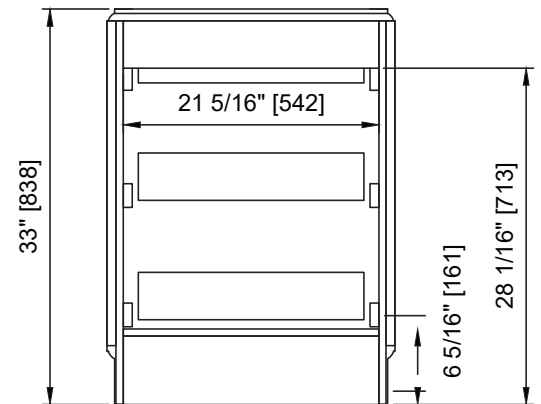

# ML-84MC

Milano 84-inch  
Double Sink Vanity  
Set with Linen Tower  
& Center Drawer

OVERALL DIMENSIONS:  
84" x 22" x 73" (W x L x H)

AVAILABLE CABINET COLOR:  
White or Blue

TOP VIEW

BACK VIEW

**FRONT VIEW**

**TOP VIEW**

**BACK VIEW**

**FRONT VIEW**

**TOP VIEW**

**BACK VIEW**