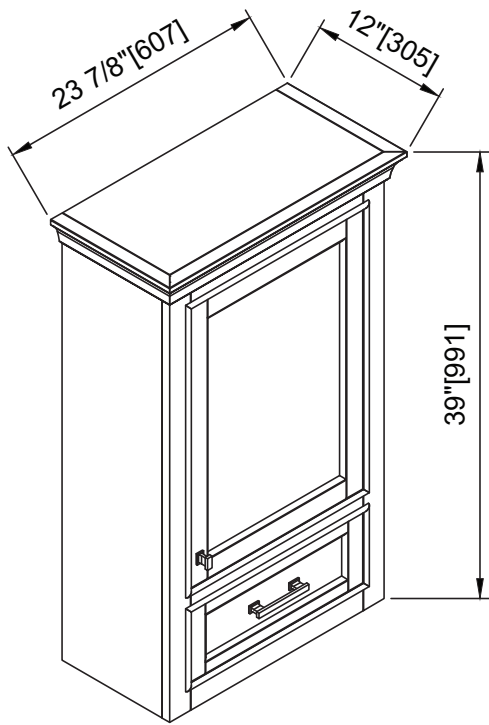

# ML-84MC

Milano 84-inch  
Double Sink Vanity  
Set with Linen Tower  
& Center Drawer

OVERALL DIMENSIONS:  
84" x 22" x 73" (W x L x H)

AVAILABLE CABINET COLOR:  
White or Blue

TOP VIEW

BACK VIEW

**FRONT VIEW**

**TOP VIEW**

**BACK VIEW**

**FRONT VIEW**

**TOP VIEW**

**BACK VIEW**