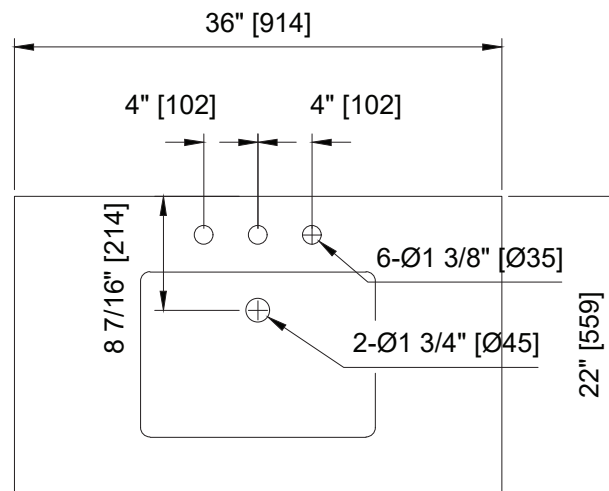

SPECIFICATION SHEET

ML-84MC

Milano 84-inch
Double Sink Vanity
Set with Linen Tower
& Center Drawer

OVERALL DIMENSIONS:
84" x 22" x 73" (W x L x H)

AVAILABLE CABINET COLOR:
White or Blue

NATURALSTONE DISCLAIMER

The purchaser acknowledges that the countertop is made of natural stone, no two pieces of are exactly alike. They are prone to variations in color, texture, shade and veining, which are not to be considered as a defect. Design Element does not warranty natural stone products for shade coloration, size/ thickness variation, clefing, nor surface finish variation.

CONTACT SUPPORT

Email: cs@designelementusa.com
Phone: TOLL-FREE 888-487-4488
9AM-5PM PST, MONDAY TO FRIDAY
8715 Boston Place,
Rancho Cucamonga
CA, 91730

TOP VIEW