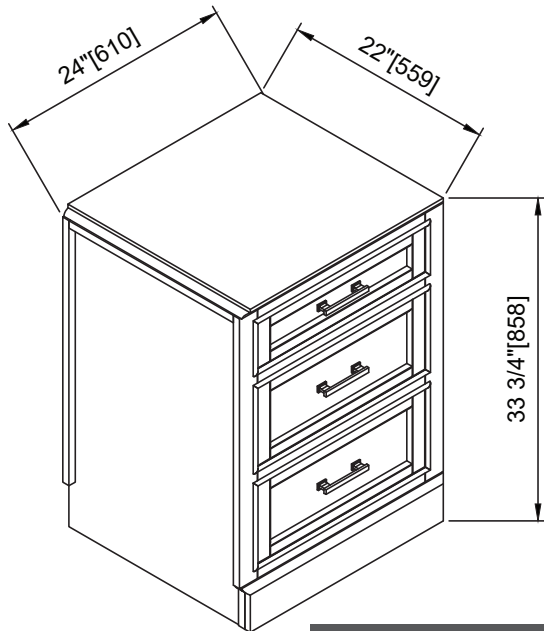

# ML-84MC

Milano 84-inch  
Double Sink Vanity  
Set with Linen Tower  
& Center Drawer

OVERALL DIMENSIONS:  
84" x 22" x 73" (W x L x H)

AVAILABLE CABINET COLOR:  
White or Blue

TOP VIEW

BACK VIEW

**FRONT VIEW**

**TOP VIEW**

**BACK VIEW**

**FRONT VIEW**

**TOP VIEW**

**BACK VIEW**