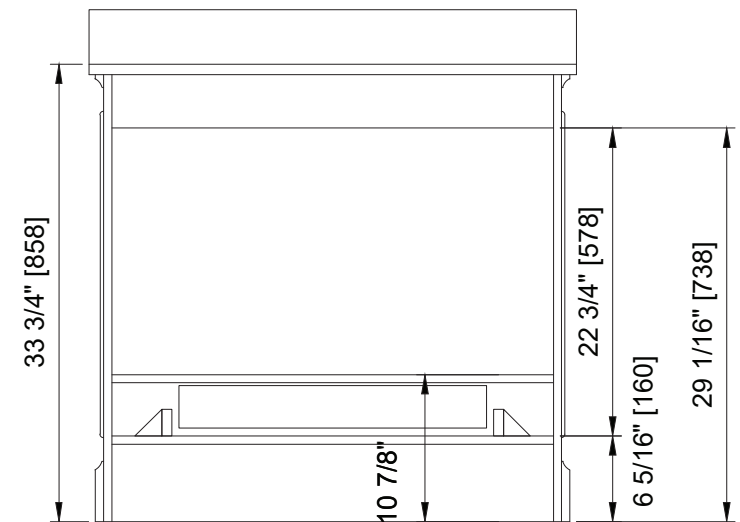

# ML-84MC

Milano 84-inch  
Double Sink Vanity  
Set with Linen Tower  
& Center Drawer

OVERALL DIMENSIONS:  
84" x 22" x 73" (W x L x H)

AVAILABLE CABINET COLOR:  
White or Blue

TOP VIEW

BACK VIEW

**FRONT VIEW**

**TOP VIEW**

**BACK VIEW**

**FRONT VIEW**

**TOP VIEW**

**BACK VIEW**