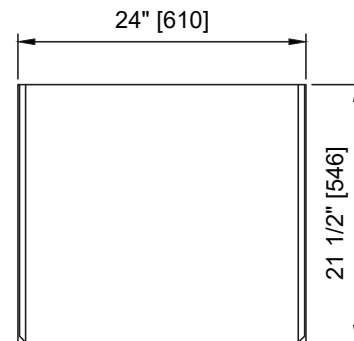

# ML-84MC

Milano 84-inch  
Double Sink Vanity  
Set with Linen Tower  
& Center Drawer

OVERALL DIMENSIONS:  
84" x 22" x 73" (W x L x H)

AVAILABLE CABINET COLOR:  
White or Blue

TOP VIEW

BACK VIEW

**FRONT VIEW**

**TOP VIEW**

**BACK VIEW**

**FRONT VIEW**

**TOP VIEW**

**BACK VIEW**