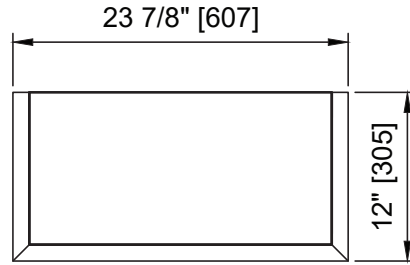

# ML-84MC

Milano 84-inch  
Double Sink Vanity  
Set with Linen Tower  
& Center Drawer

OVERALL DIMENSIONS:  
84" x 22" x 73" (W x L x H)

AVAILABLE CABINET COLOR:  
White or Blue

TOP VIEW

BACK VIEW

**FRONT VIEW**

**TOP VIEW**

**BACK VIEW**

**FRONT VIEW**

**TOP VIEW**

**BACK VIEW**