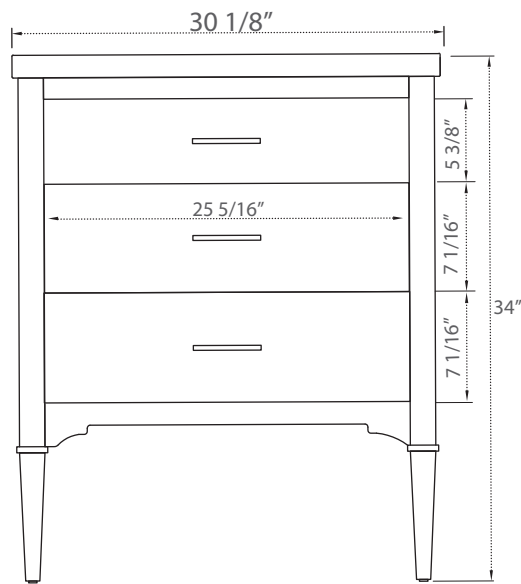

# SPECIFICATION

SKU CODE:

S01-30-GY

COLLECTION: Mason

DIMENSIONS: W 30" | D 18 1/2" | H 34"