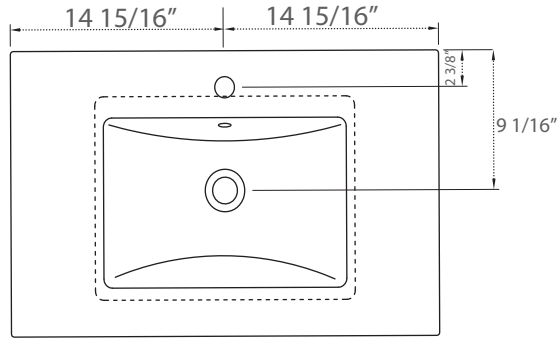

# SPECIFICATION

SKU CODE:

S01-30-GY

COLLECTION: Mason

DIMENSIONS: W 30" | D 18 1/2" | H 34"