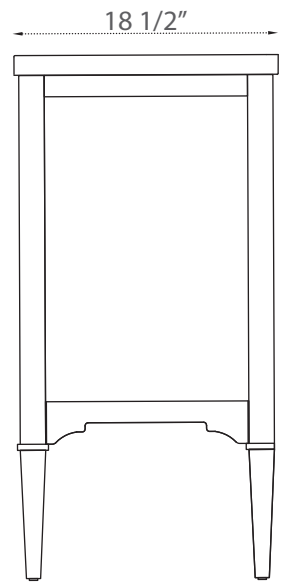

# SPECIFICATION

SKU CODE:

S01-30-GY

COLLECTION: Mason

DIMENSIONS: W 30" | D 18 1/2" | H 34"