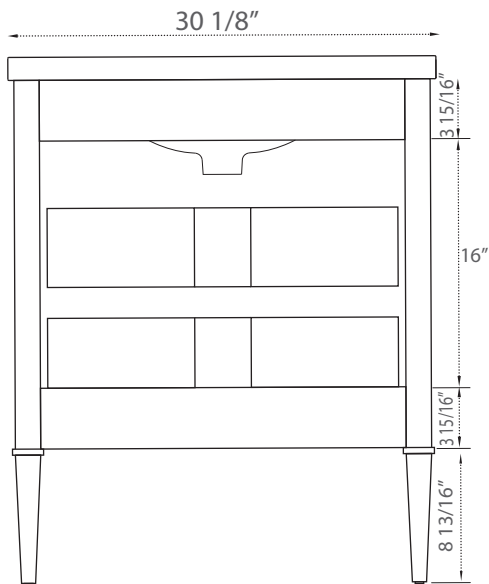

# SPECIFICATION

SKU CODE:

S01-30-GY

COLLECTION: Mason

DIMENSIONS: W 30" | D 18 1/2" | H 34"