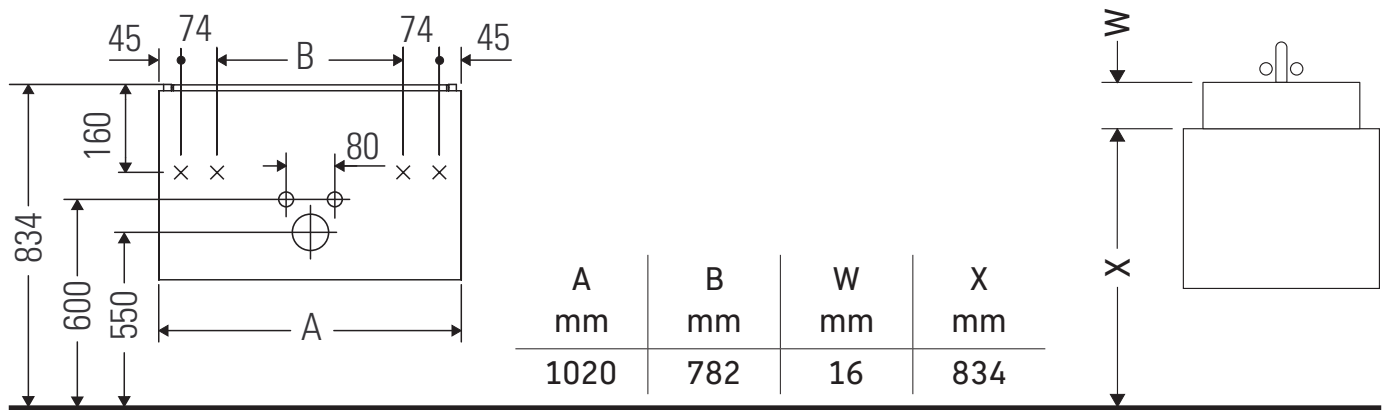

Brioso

BR 4103

Mounting instructions

ME by Starck # 233610

Instructions for use

The bathroom furniture range complies with the standards and guidelines applicable at the time of delivery and is designed for use in bathrooms. Direct contact with water should be avoided, for example, when showering.