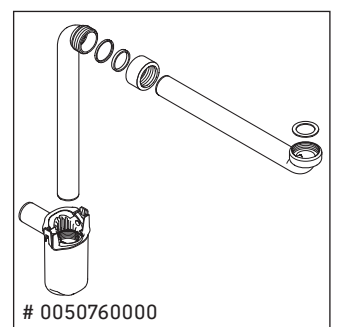

Brioso

BR 4103

Mounting instructions

ME by Starck # 233610

Instructions for use

The bathroom furniture range complies with the standards and guidelines applicable at the time of delivery and is designed for use in bathrooms. Direct contact with water should be avoided, for example, when showering.