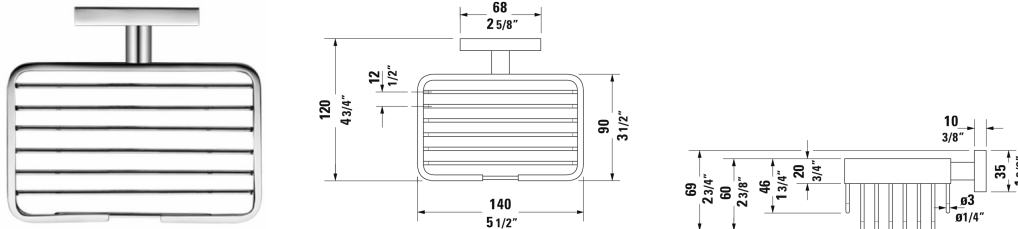

**Karree Soap basket # 0099531000**

| < 5 1/2" Inch > |

Soap basket	Dimension	Weight	Order number
Chrome, 2 3/4" Inch			
<b>Colors</b>			
10 Chrome			
<b>Variant</b>			
	5 1/2" x 4 3/4" Inch	1.5 lb	0099531000

*All drawings contain the necessary measurements which are subject to standard tolerances. They are stated in inch & mm and are non-binding. Exact measurements, in particular for customized installation scenarios, can only be taken from the finished ceramic piece.*