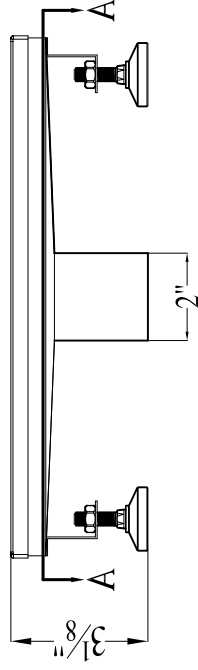

3/4" *Dawn* 3/4"

ASME A112.19.3/CSA B45.4
Made in China
1 3/4"

Colorado River serie

NO	DESCRIPTION	QTY	MATERIAL	SIZE
1	Linear drain cover	1	SUS304	1 1/4"x2 3/4"x3/4" (18G)
2	plastic connectors	4	PP	Ø 9/8"x9/16"
3	Linear drain stand	1	SUS304	12"x3"x3 3/8" (18G)
4	mounting brackets	2	composite material	Ø 1 1/16"x1 1/16"

Kaiping Dawn Plumbing Products, Inc

Type:	Linear drain	Material:	SUS304
Model:	LCO120304	Feature:	18/8 Chrome-Nickel Polished, Stain Finish
Size/Overall:			
Scale:			
Design:	Ming		
Drawn:	YANG		
Date:	2014-08-27	Logo:	<i>Dawn</i> _ laser-etching
Manufacture Date:		Approved:	