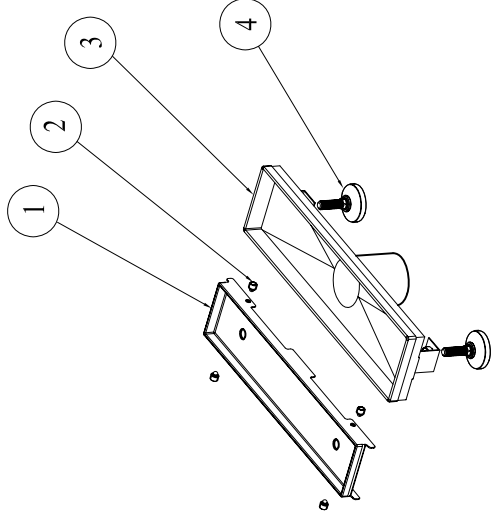

3/4" *Dawn* 3/4"

ASME A112.19.3/CSA B45.4
Made in China
1 3/4"

Colorado River serie

NO	DESCRIPTION	QTY	MATERIAL	SIZE
1	Linear drain cover	1	SUS304	1 1/4"x2 3/4"x3/4" (18G)
2	plastic connectors	4	PP	Ø 9/8"x9/16"
3	Linear drain stand	1	SUS304	12"x3"x3 3/8" (18G)
4	mounting brackets	2	composite material	Ø 1 1/16"x1 1/16"

Kaiping Dawn Plumbing Products, Inc

Type:	Linear drain	Material:	SUS304
Model:	LCO120304	Feature:	18/8 Chrome-Nickel Polished, Stain Finish
Size/Overall:			
Scale:			
Design:	Ming		
Drawn:	YANG		
Date:	2014-08-27	Logo:	<i>Dawn</i> _ laser-etching
Manufacture Date:		Approved:	