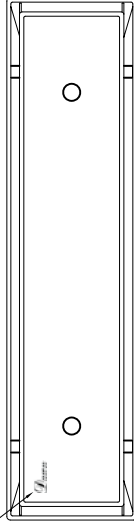

3/4" *Dawn* 3/4"

ASME A112.19.3/CSA B45.4
Made in China
1 3/4"

Colorado River serie

NO	DESCRIPTION	QTY	MATERIAL	SIZE
1	Linear drain cover	1	SUS304	1 1/4"x2 3/4"x3/4" (18G)
2	plastic connectors	4	PP	Ø 9/8"x9/16"
3	Linear drain stand	1	SUS304	12"x3"x3 3/8" (18G)
4	mounting brackets	2	composite material	Ø 1 1/16"x1 1/16"

Kaiping Dawn Plumbing Products, Inc

Type:	Linear drain	Material:	SUS304
Model:	LCO120304	Feature:	18/8 Chrome-Nickel Polished, Stain Finish
Size/Overall:			
Scale:			
Design:	Ming		
Drawn:	YANG		
Date:	2014-08-27	Logo:	<i>Dawn</i> _ laser-etching
Manufacture Date:		Approved:	