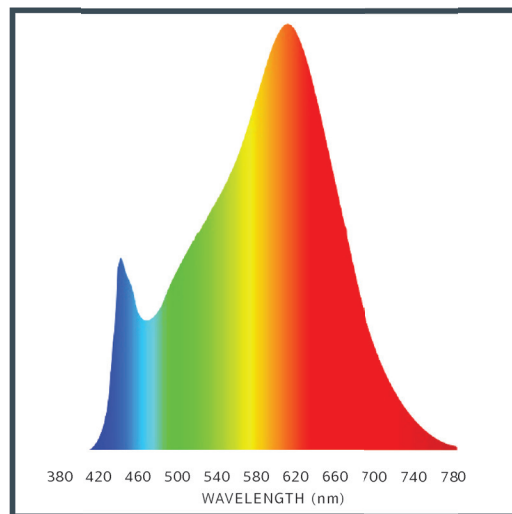

Base Type	GU24
Material	Ceramic + PC
Input Voltage	100-130V AC
Wattage	5.0
CRI	90+
Brightness	550 lumens
Lumens/Watt	110
Color Temperature	2700K & 3000K
R9	52
R13	96
Halogen Equivalent	60W
Beam Angle	360 degrees
Life	25,000 hours
Warranty	Limited Lifetime*

Available Models:

- EA-GU24-5.0W-001-279F-D (2700K)
- EA-GU24-5.0W-001-309F-D (3000K)

Dimming:

Dimmable with most incandescent and LED dimmers.

SPECTRAL DISTRIBUTION

CRI VALUES R1-R15

120V
SERIES