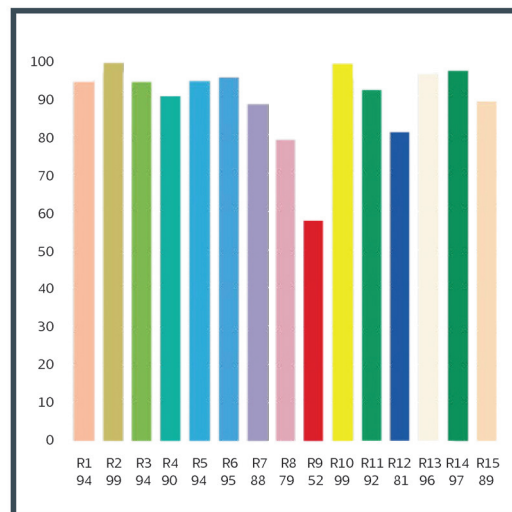

Base Type	GU24
Material	Ceramic + PC
Input Voltage	100-130V AC
Wattage	5.0
CRI	90+
Brightness	550 lumens
Lumens/Watt	110
Color Temperature	2700K & 3000K
R9	52
R13	96
Halogen Equivalent	60W
Beam Angle	360 degrees
Life	25,000 hours
Warranty	Limited Lifetime*

Available Models:

- EA-GU24-5.0W-001-279F-D (2700K)
- EA-GU24-5.0W-001-309F-D (3000K)

Dimming:

Dimmable with most incandescent and LED dimmers.

SPECTRAL DISTRIBUTION

CRI VALUES R1-R15

120V
SERIES