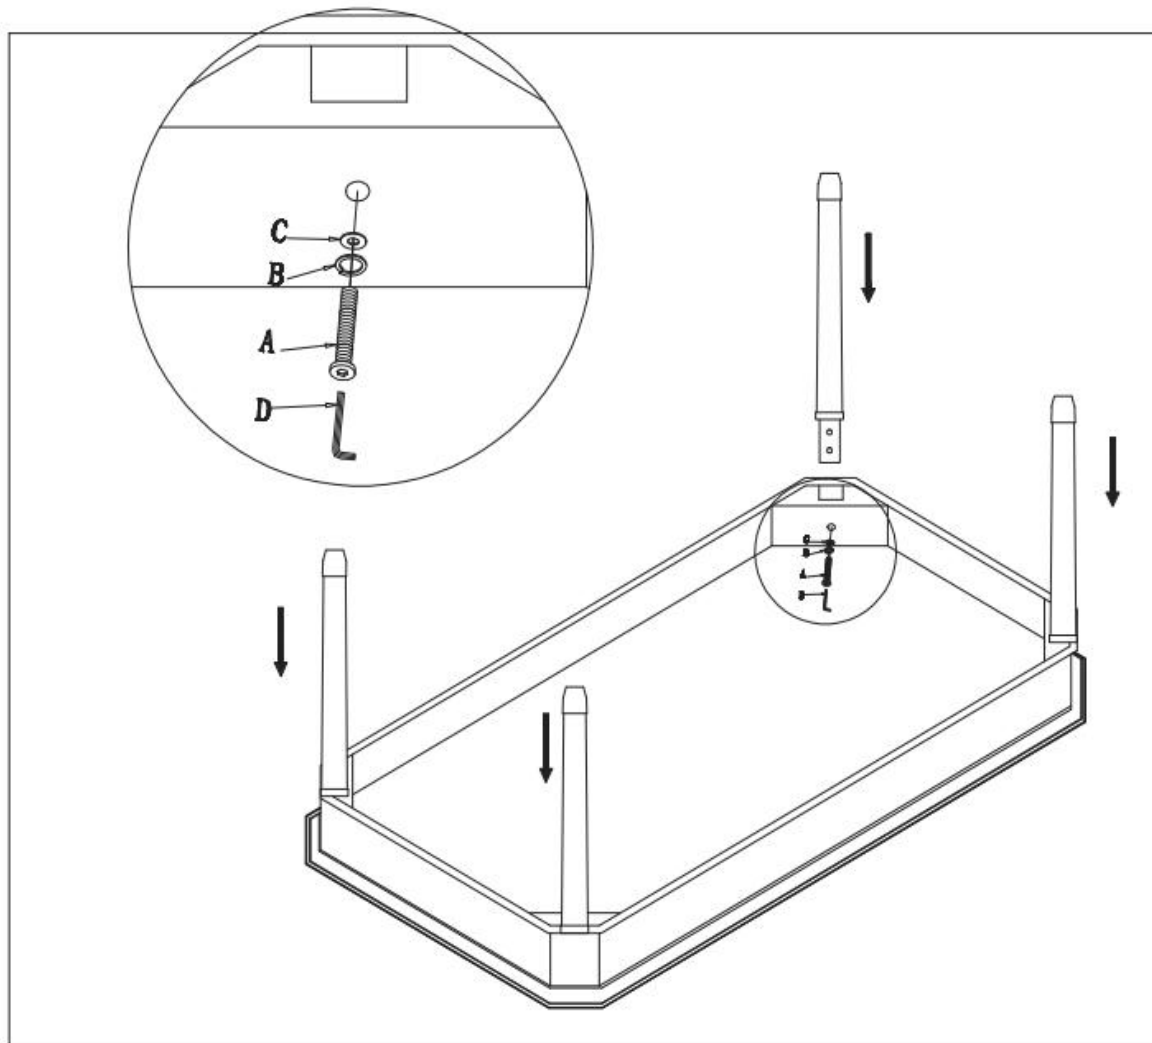

ELEGANT  
FURNITURE & LIGHTING™

ITEM#: MF6-1009

ASSEMBLY INSTRUCTION

HARDWARE LIST

No	FIGURE	DESCRIPTION	Q'TY
A		BIGGER HEX BOLT	8
B		SPRING WASHER	8
C		FLAT WASHER	8
D		ALLEN KEY	1