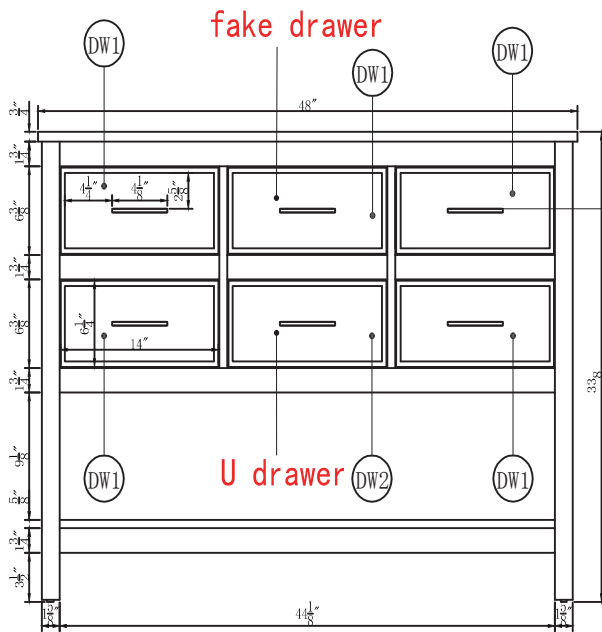

Top view

Back view

Front view

Side view

Drawer Interior Size

DWG. NO.:

MODEL NO.:

VF19048BL_BS

ALTERATIONS

1	
2	
3	
4	

FOR PROPOSAL ONLY ALL DIMENSIONS TO BE VERIFIED

SCALE:

DWG. BY:

CHECKED BY:

DATE:

PROJECT: