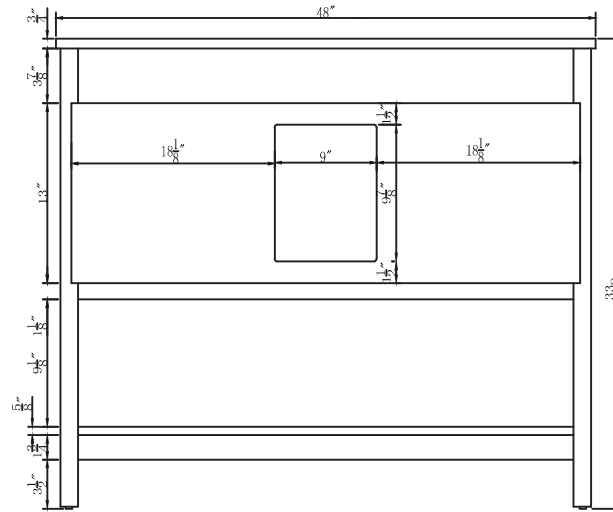

Top view

Back view

Front view

Side view

Drawer Interior Size

DWG. NO.:

MODEL NO.:

VF19048BL_BS

ALTERATIONS

1	
2	
3	
4	

FOR PROPOSAL ONLY ALL DIMENSIONS TO BE VERIFIED

SCALE:

DWG. BY:

CHECKED BY:

DATE:

PROJECT: