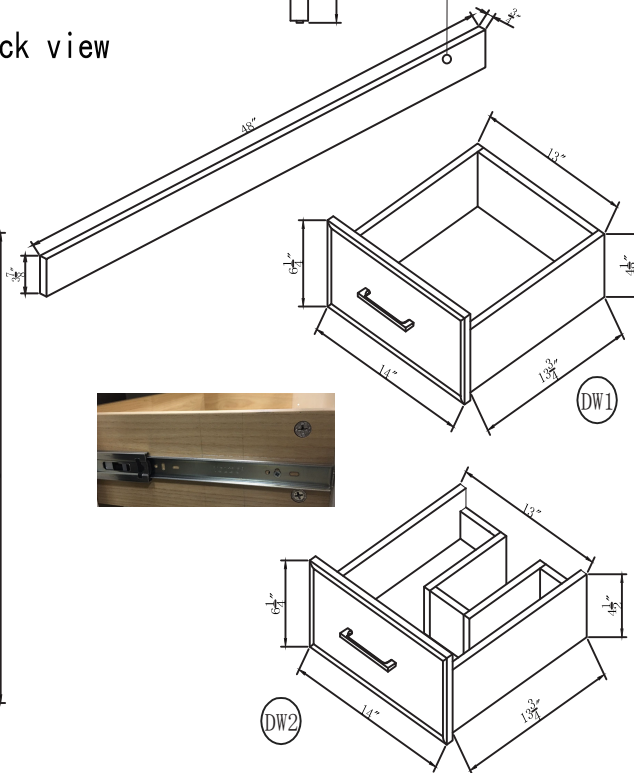

Top view

Back view

Front view

Side view

Drawer Interior Size

DWG. NO.:

MODEL NO.:

VF19048BL_BS

ALTERATIONS

1	
2	
3	
4	

FOR PROPOSAL ONLY ALL DIMENSIONS TO BE VERIFIED

SCALE:

DWG. BY:

CHECKED BY:

DATE:

PROJECT: