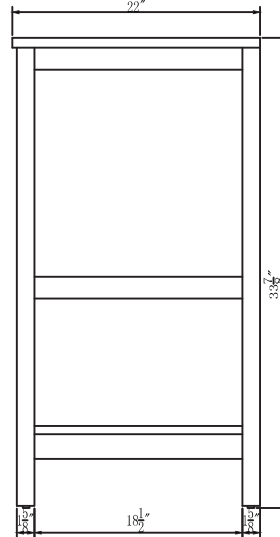

Top view

Back view

Front view

Side view

Drawer Interior Size

DWG. NO.:

MODEL NO.:

VF19048BL_BS

ALTERATIONS

1	
2	
3	
4	

FOR PROPOSAL ONLY ALL DIMENSIONS TO BE VERIFIED

SCALE:

DWG. BY:

CHECKED BY:

DATE:

PROJECT: