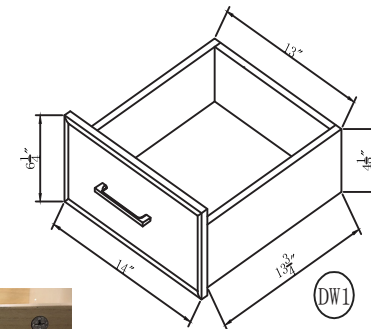

Top view

Back view

Front view

Side view

Drawer Interior Size

DWG. NO.:

MODEL NO.:

VF19048BL

ALTERATIONS

1	
2	
3	
4	

FOR PROPOSAL ONLY ALL DIMENSIONS TO BE VERIFIED

SCALE:

DWG. BY:

CHECKED BY:

DATE:

PROJECT: