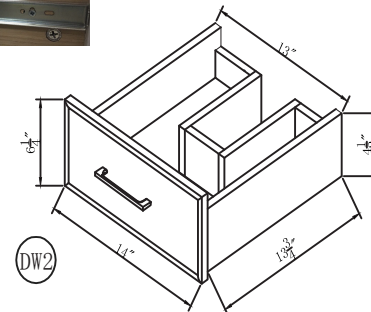

Top view

Back view

Front view

Side view

Drawer Interior Size

DWG. NO.:

MODEL NO.:

VF19048BL

ALTERATIONS

1	
2	
3	
4	

FOR PROPOSAL ONLY ALL DIMENSIONS TO BE VERIFIED

SCALE:

DWG. BY:

CHECKED BY:

DATE:

PROJECT: