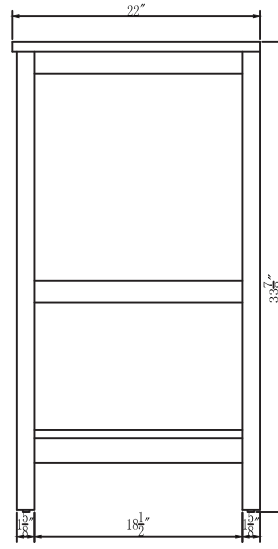

Top view

Back view

Front view

Side view

Drawer Interior Size

DWG. NO.:

MODEL NO.:

VF19048BL

ALTERATIONS

1	
2	
3	
4	

FOR PROPOSAL ONLY ALL DIMENSIONS TO BE VERIFIED

SCALE:

DWG. BY:

CHECKED BY:

DATE:

PROJECT: