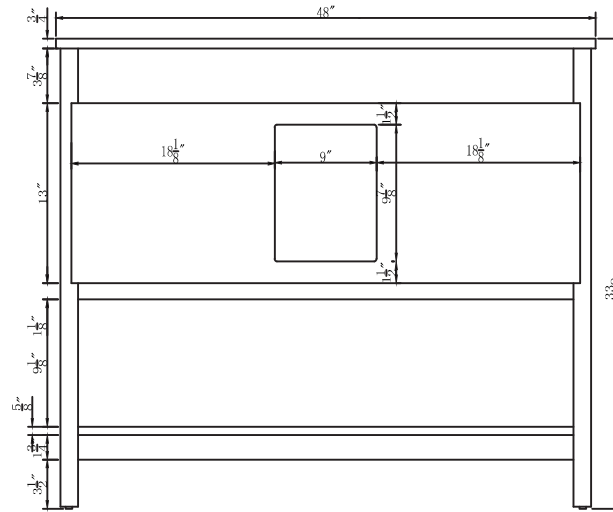

Top view

Back view

Front view

Side view

Drawer Interior Size

DWG. NO.:

MODEL NO.:

VF19048BL

ALTERATIONS

1	
2	
3	
4	

FOR PROPOSAL ONLY ALL DIMENSIONS TO BE VERIFIED

SCALE:

DWG. BY:

CHECKED BY:

DATE:

PROJECT: