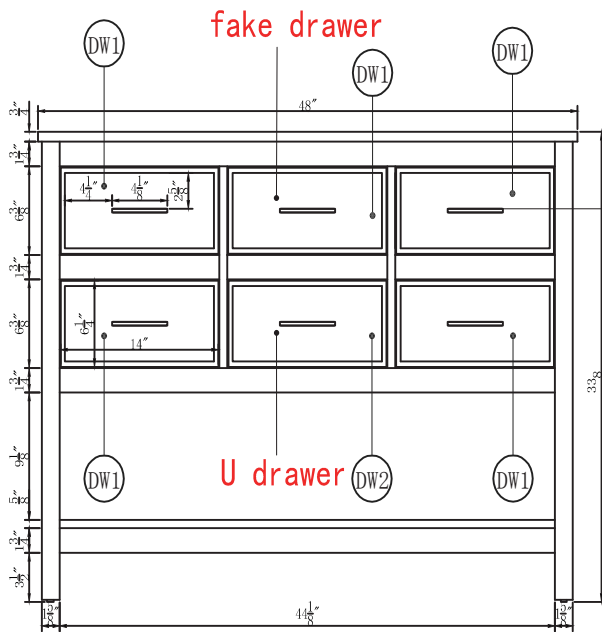

Top view

Back view

Front view

Side view

Drawer Interior Size

DWG. NO.:

MODEL NO.:

VF19048BL

ALTERATIONS

1	
2	
3	
4	

FOR PROPOSAL ONLY ALL DIMENSIONS TO BE VERIFIED

SCALE:

DWG. BY:

CHECKED BY:

DATE:

PROJECT: