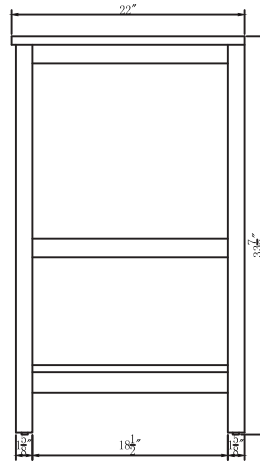

Top view

Back view

Front view

Side view

Drawer Interior Size

DWG. NO.:

MODEL NO.:

VF19060DWH

ALTERATIONS

1	
2	
3	
4	

FOR PROPOSAL ONLY ALL DIMENSIONS TO BE VERIFIED

SCALE:

DWG. BY:

CHECKED BY:

DATE:

PROJECT: