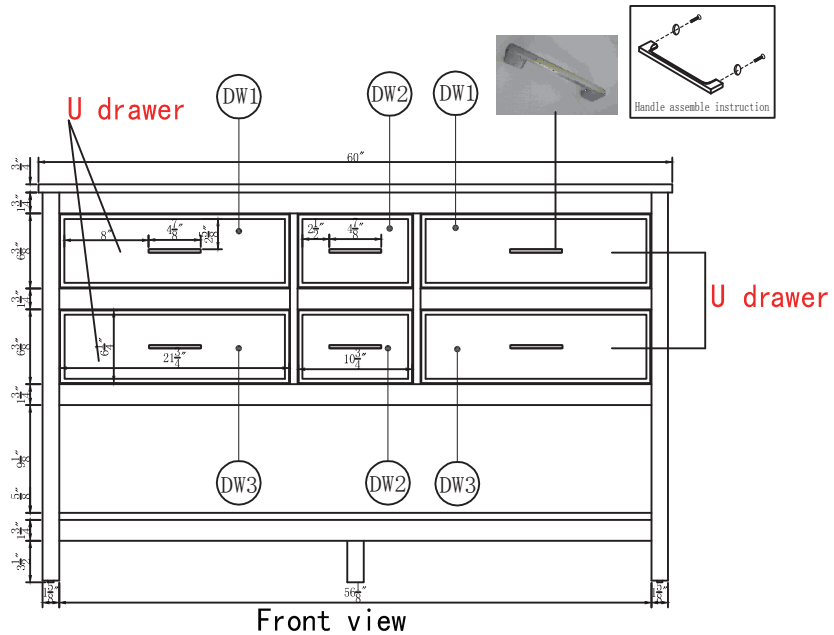

Top view

Back view

Front view

Side view

Drawer Interior Size

DWG. NO.:

MODEL NO.:

VF19060DWH

ALTERATIONS

1	
2	
3	
4	

FOR PROPOSAL ONLY ALL DIMENSIONS TO BE VERIFIED

SCALE:

DWG. BY:

CHECKED BY:

DATE:

PROJECT: