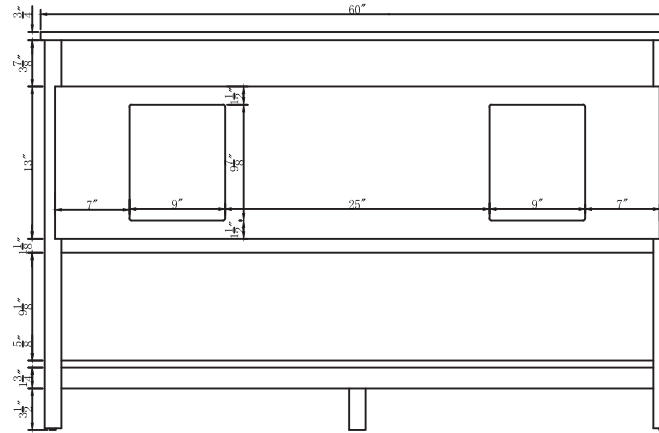

Top view

Back view

Front view

Side view

Drawer Interior Size

DWG. NO.:

MODEL NO.:

VF19060DWH

ALTERATIONS

1	
2	
3	
4	

FOR PROPOSAL ONLY ALL DIMENSIONS TO BE VERIFIED

SCALE:

DWG. BY:

CHECKED BY:

DATE:

PROJECT: